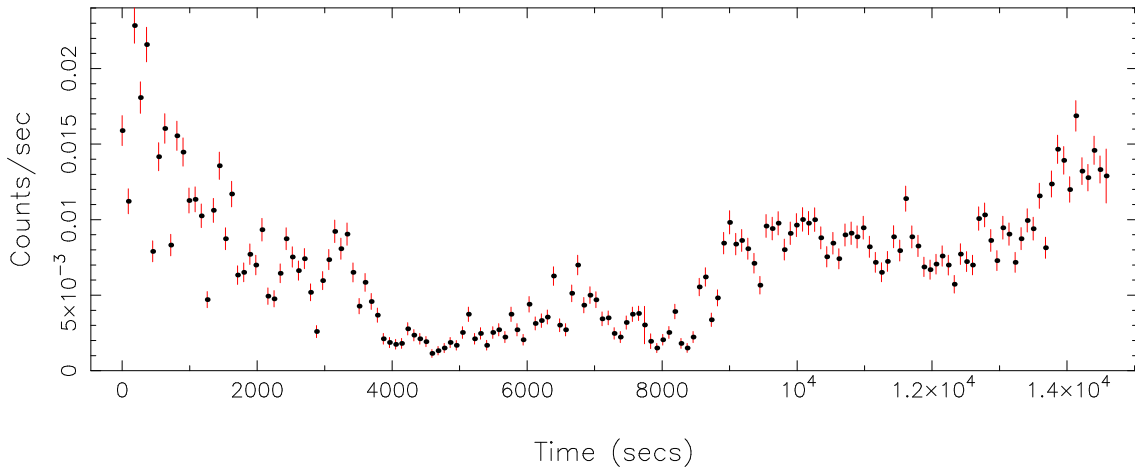

Filename: product/P0821041401M2S002SRCTSR8017.FIT
 Obs. ID: 0821041401 (G096.14+56.2)
 Exp ID: M2S002
 Source no.: 23
 Source RA_corr: 14:34:43.39 (J2000)
 Source Dec_corr: 55:12:4.4 (J2000)
 Time series bin size: 90 secs
 Plotted bin size: 90 secs
 Time series start (MJD): 58433.3944980

Background subtracted time series

Mean Rate= 1.34751×10^{-3}

Background time series

Mean Rate= 7.15181×10^{-3}

GTI time series (histogram) and fractional exposure values (blue points)