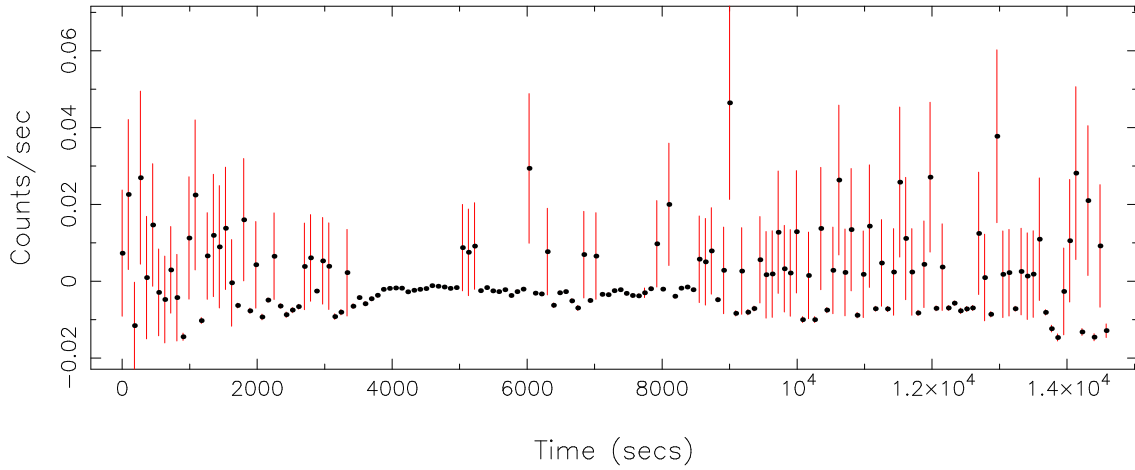

Filename: product/P0821041401M2S002SRCTSR8017.FIT
 Obs. ID: 0821041401 (G096.14+56.2)
 Exp ID: M2S002
 Source no.: 23
 Source RA_corr: 14:34:43.39 (J2000)
 Source Dec_corr: 55:12:4.4 (J2000)
 Time series bin size: 90 secs
 Plotted bin size: 90 secs
 Time series start (MJD): 58433.3944980

Background subtracted time series

Mean Rate= 1.34751×10^{-3}

Background time series

Mean Rate= 7.15181×10^{-3}

GTI time series (histogram) and fractional exposure values (blue points)