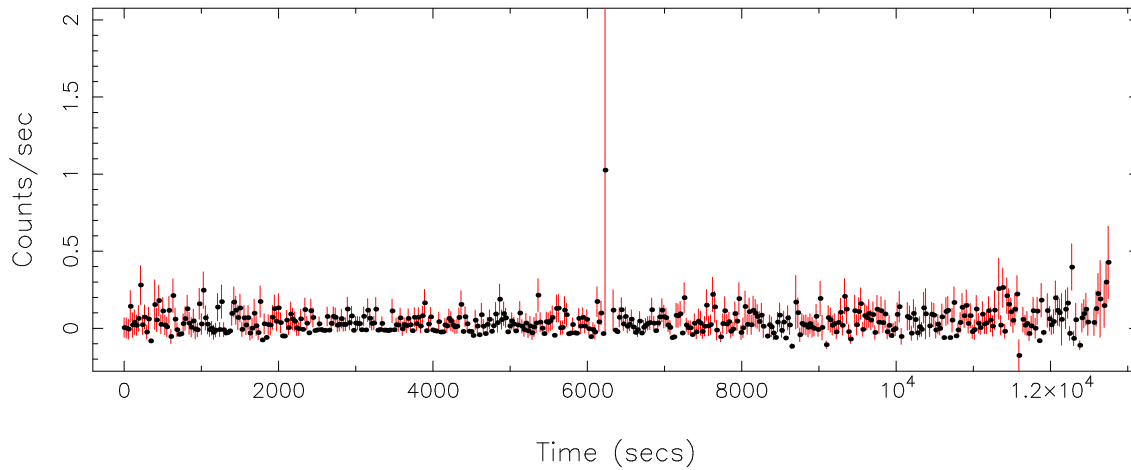

Filename: product/P0821041401PNS003SRCTSR8001.FIT

Obs. ID: 0821041401 (G096.14+56.2)

Exp ID: PNS003

Source no.: 1

Source RA_corr: 14:36:15.36 (J2000)

Source Dec_corr: 55: 8:22.7 (J2000)

Time series bin size: 1.46 secs

Plotted bin size: 26.2800007 secs

Time series start (MJD): 58433.4117671

Background subtracted time series

Mean Rate= 0.04569735

Background time series

Mean Rate= 0.04986564

GTI time series (histogram) and fractional exposure values (blue points)