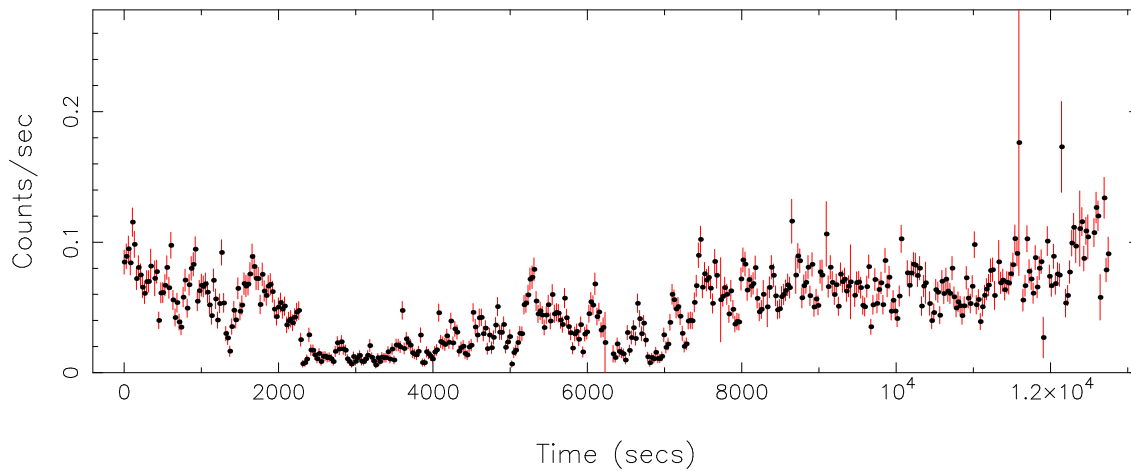

Plotted bin size: 26.2800007 secs

Time series start (MJD): 58433.4117671

Background subtracted time series

Mean Rate= 0.04569735

Background time series

Mean Rate= 0.04986564

GTI time series (histogram) and fractional exposure values (blue points)