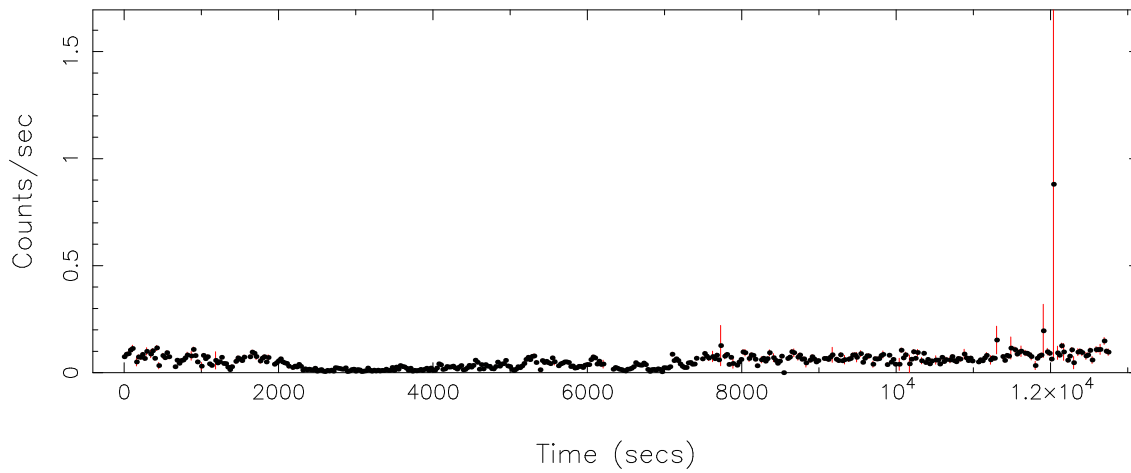

Plotted bin size: 26.2800007 secs

Time series start (MJD): 58433.4117671

Background subtracted time series

Mean Rate= 0.01029908

Background time series

Mean Rate= 0.05089574

GTI time series (histogram) and fractional exposure values (blue points)