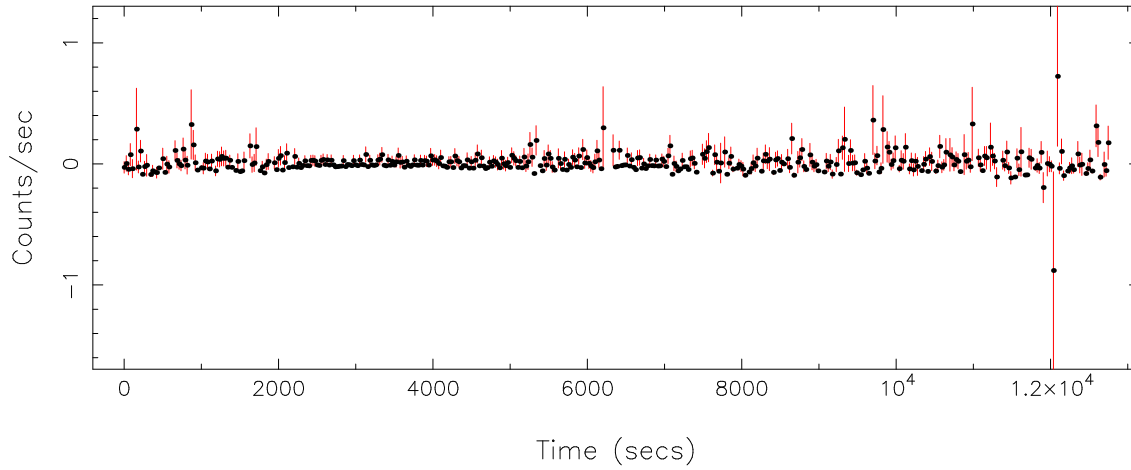

Filename: product/P0821041401PNS003SRCTSR8002.FIT

Obs. ID: 0821041401 (G096.14+56.2)

Exp ID: PNS003

Source no.: 2

Source RA_corr: 14:34:42.45 (J2000)

Source Dec_corr: 55:12:35.1 (J2000)

Time series bin size: 1.46 secs

Plotted bin size: 26.2800007 secs

Time series start (MJD): 58433.4117671

Background subtracted time series

Mean Rate= 0.01029908

Background time series

Mean Rate= 0.05089574

GTI time series (histogram) and fractional exposure values (blue points)