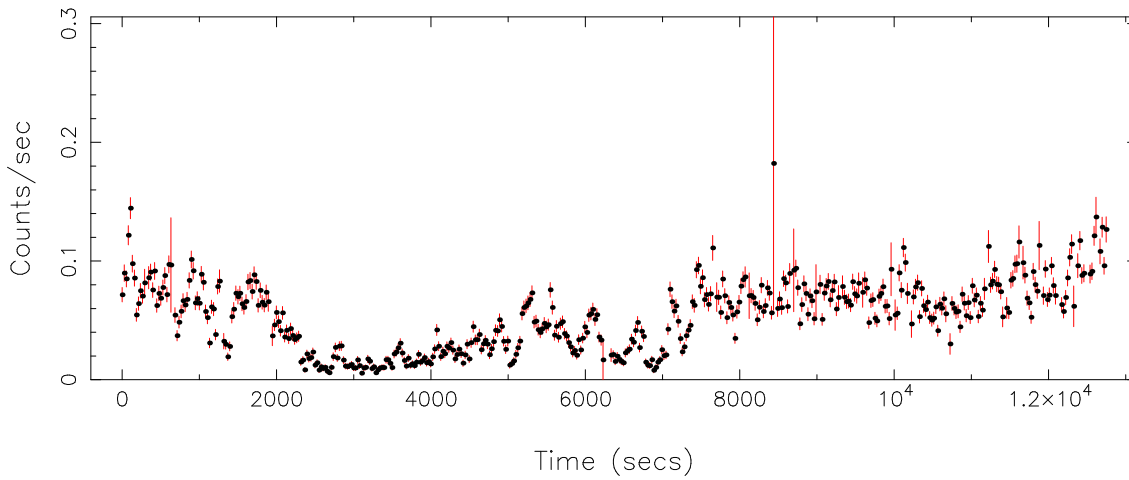

Plotted bin size: 26.2800007 secs

Time series start (MJD): 58433.4117671

Background subtracted time series

Mean Rate= 0.01574042

Background time series

Mean Rate= 0.05192469

GTI time series (histogram) and fractional exposure values (blue points)