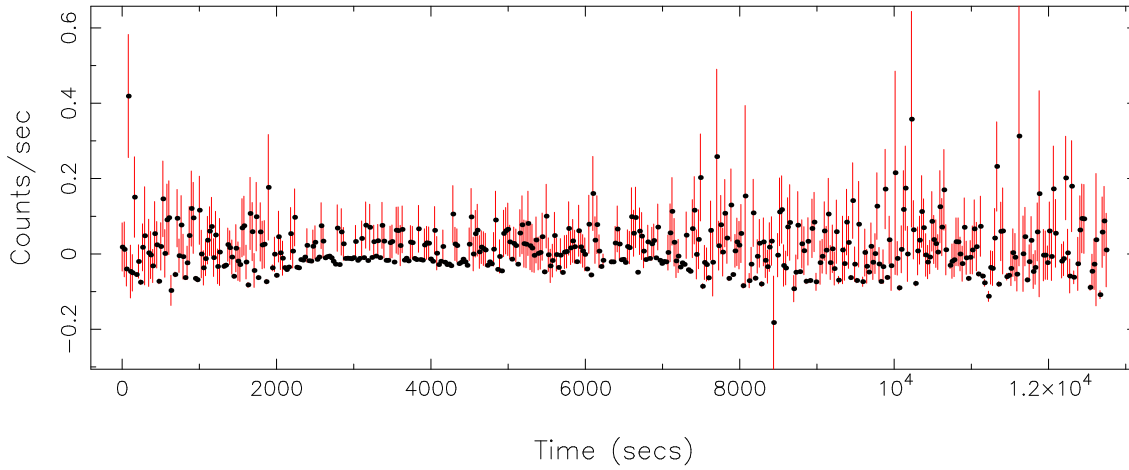

Filename: product/P0821041401PNS003SRCTSR8003.FIT

Obs. ID: 0821041401 (G096.14+56.2)

Exp ID: PNS003

Source no.: 3

Source RA_corr: 14:35:44.18 (J2000)

Source Dec_corr: 55:11:11.3 (J2000)

Time series bin size: 1.46 secs

Plotted bin size: 26.2800007 secs

Time series start (MJD): 58433.4117671

Background subtracted time series

Mean Rate= 0.01574042

Background time series

Mean Rate= 0.05192469

GTI time series (histogram) and fractional exposure values (blue points)