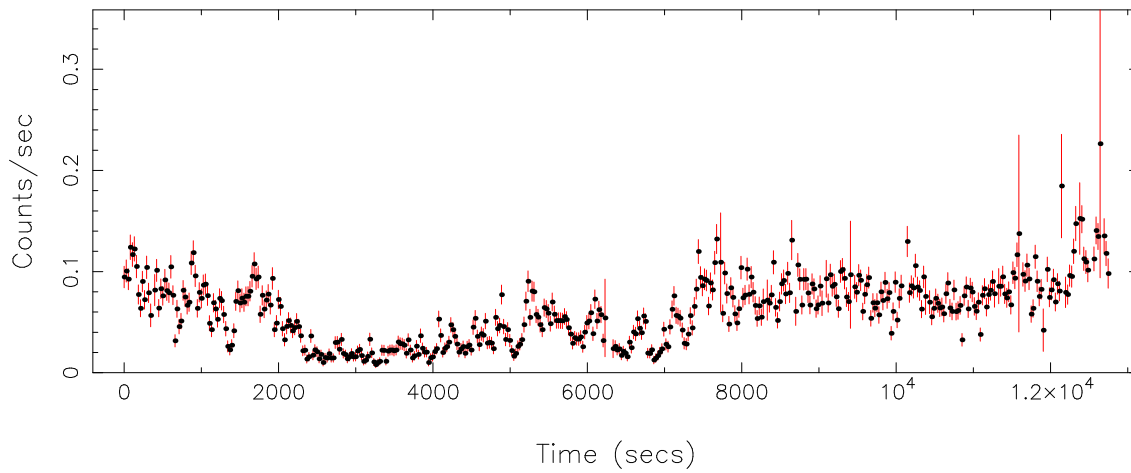

Plotted bin size: 26.2800007 secs

Time series start (MJD): 58433.4117671

Background subtracted time series

Mean Rate= 0.01282642

Background time series

Mean Rate= 0.05959592

GTI time series (histogram) and fractional exposure values (blue points)