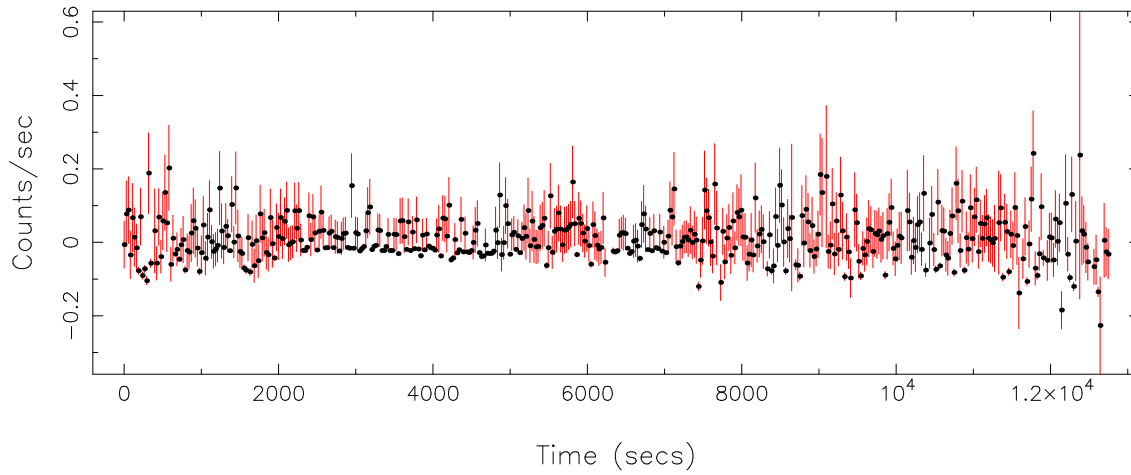

Filename: product/P0821041401PNS003SRCTSR8006.FIT

Obs. ID: 0821041401 (G096.14+56.2)

Exp ID: PNS003

Source no.: 6

Source RA_corr: 14:35:26.50 (J2000)

Source Dec_corr: 55: 7:36.8 (J2000)

Time series bin size: 1.46 secs

Plotted bin size: 26.2800007 secs

Time series start (MJD): 58433.4117671

Background subtracted time series

Mean Rate= 0.01282642

Background time series

Mean Rate= 0.05959592

GTI time series (histogram) and fractional exposure values (blue points)