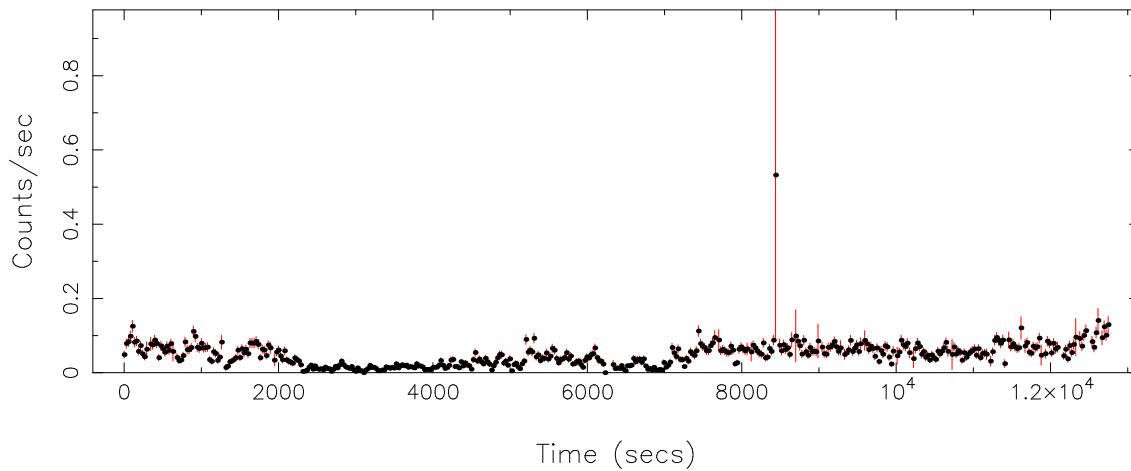

Plotted bin size: 26.2800007 secs

Time series start (MJD): 58433.4117671

Background subtracted time series

Mean Rate= 5.23817×10^{-3}

Background time series

Mean Rate= 0.0466

GTI time series (histogram) and fractional exposure values (blue points)