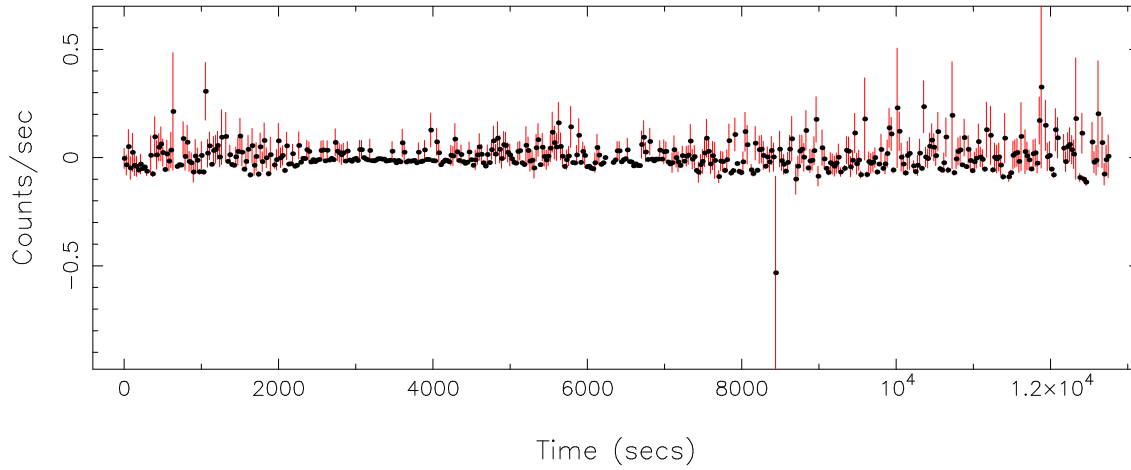

Filename: product/P0821041401PNS003SRCTSR8009.FIT

Obs. ID: 0821041401 (G096.14+56.2)

Exp ID: PNS003

Source no.: 9

Source RA_corr: 14:35:53.22 (J2000)

Source Dec_corr: 55:17:50.3 (J2000)

Time series bin size: 1.46 secs

Plotted bin size: 26.2800007 secs

Time series start (MJD): 58433.4117671

Background subtracted time series

Mean Rate= 5.23817×10^{-3}

Background time series

Mean Rate= 0.0466

GTI time series (histogram) and fractional exposure values (blue points)