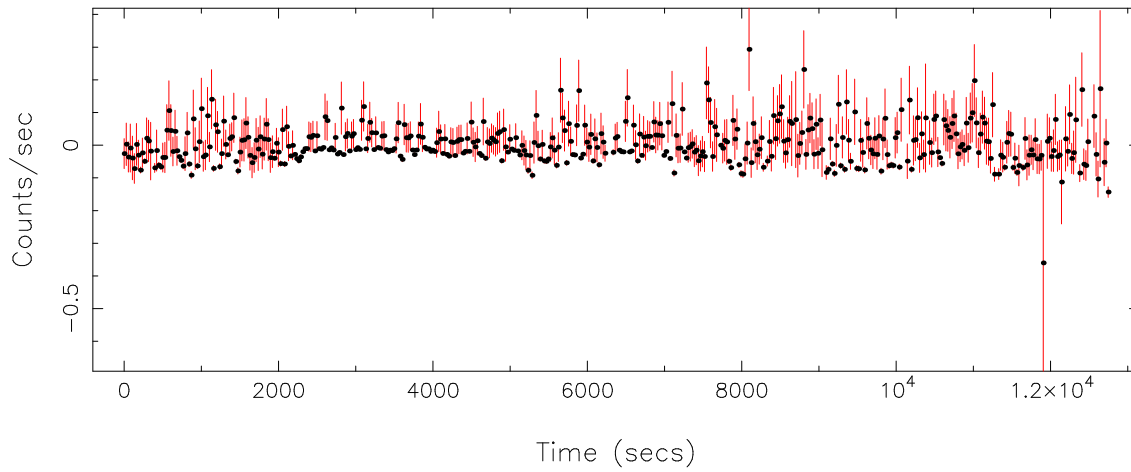

Filename: product/P0821041401PNS003SRCTSR800D.FIT

Obs. ID: 0821041401 (G096.14+56.2)

Exp ID: PNS003

Source no.: 13

Source RA_corr: 14:35:24.56 (J2000)

Source Dec_corr: 55: 2:51.7 (J2000)

Time series bin size: 1.46 secs

Plotted bin size: 26.2800007 secs

Time series start (MJD): 58433.4117671

Background subtracted time series

Mean Rate= 5.59817×10^{-3}

Background time series

Mean Rate= 0.05424502

GTI time series (histogram) and fractional exposure values (blue points)