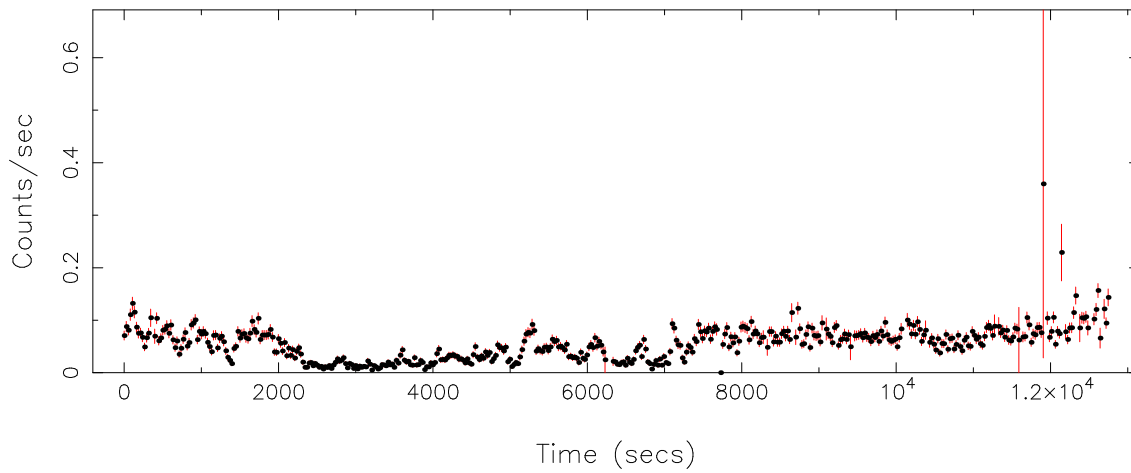

Plotted bin size: 26.2800007 secs

Time series start (MJD): 58433.4117671

Background subtracted time series

Mean Rate= 5.59817×10^{-3}

Background time series

Mean Rate= 0.05424502

GTI time series (histogram) and fractional exposure values (blue points)