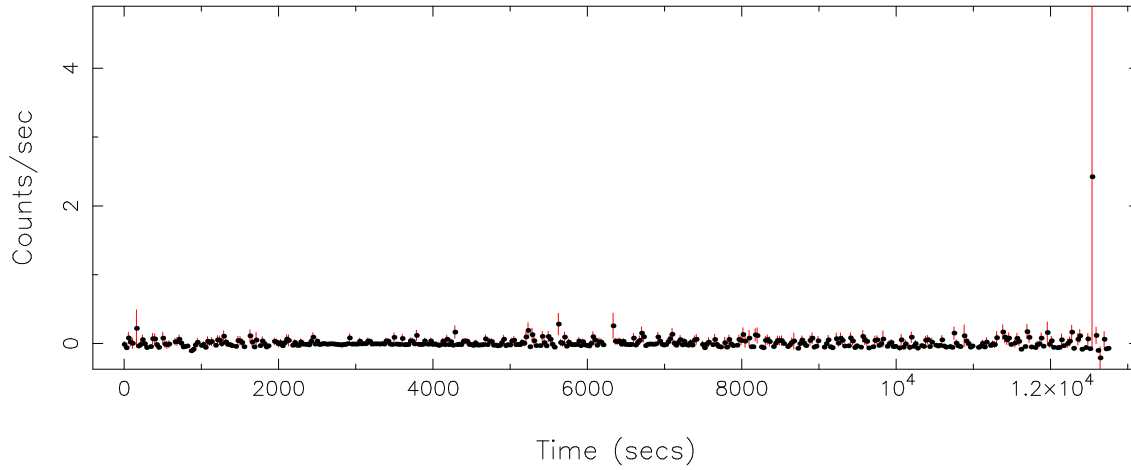

Filename: product/P0821041401PNS003SRCTSR800E.FIT

Obs. ID: 0821041401 (G096.14+56.2)

Exp ID: PNS003

Source no.: 14

Source RA_corr: 14:34:7.64 (J2000)

Source Dec_corr: 55:18:47.5 (J2000)

Time series bin size: 1.46 secs

Plotted bin size: 26.2800007 secs

Time series start (MJD): 58433.4117671

Background subtracted time series

Mean Rate= 0.01188782

Background time series

Mean Rate= 0.03494228

GTI time series (histogram) and fractional exposure values (blue points)