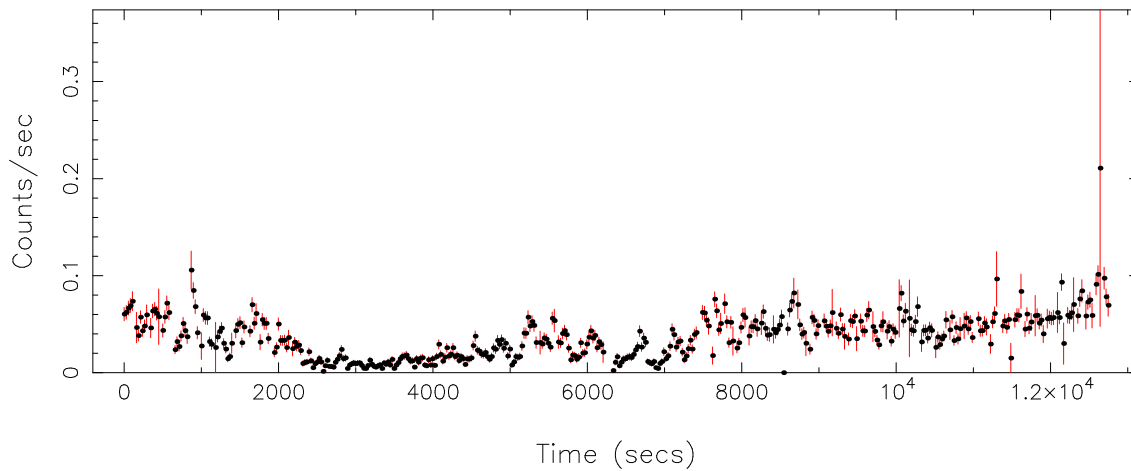

Plotted bin size: 26.2800007 secs

Time series start (MJD): 58433.4117671

Background subtracted time series

Mean Rate= 0.01188782

Background time series

Mean Rate= 0.03494228

GTI time series (histogram) and fractional exposure values (blue points)