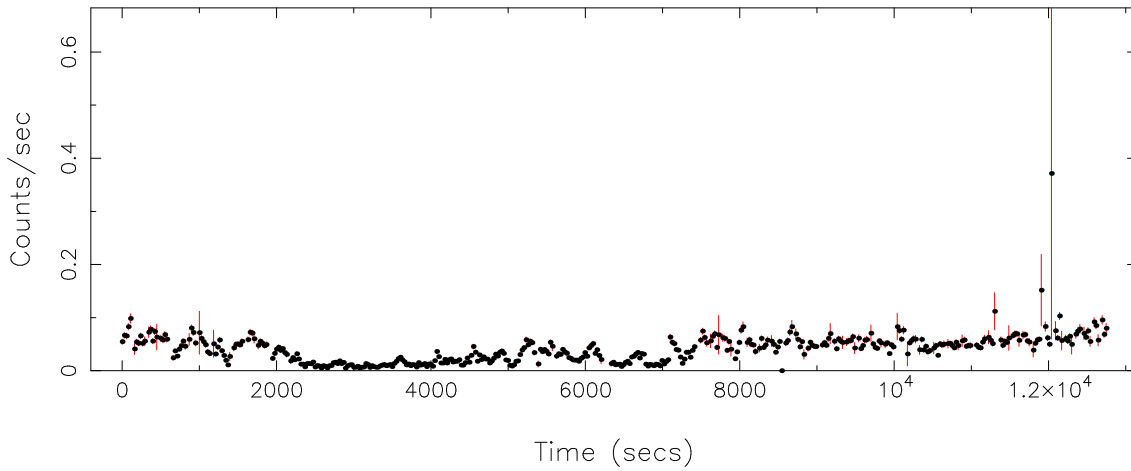

Filename: product/P0821041401PNS003SRCTSR8011.FIT  
Obs. ID: 0821041401 (G096.14+56.2)  
Exp ID: PNS003  
Source no.: 17  
Source RA\_corr: 14:34:46.91 (J2000)  
Source Dec\_corr: 55:10:6.1 (J2000)  
Time series bin size: 1.46 secs  
Plotted bin size: 26.2800007 secs  
Time series start (MJD): 58433.4117671

Background subtracted time series

Mean Rate=  $2.04398 \times 10^{-3}$

Background time series

Mean Rate= 0.03834788

GTI time series (histogram) and fractional exposure values (blue points)