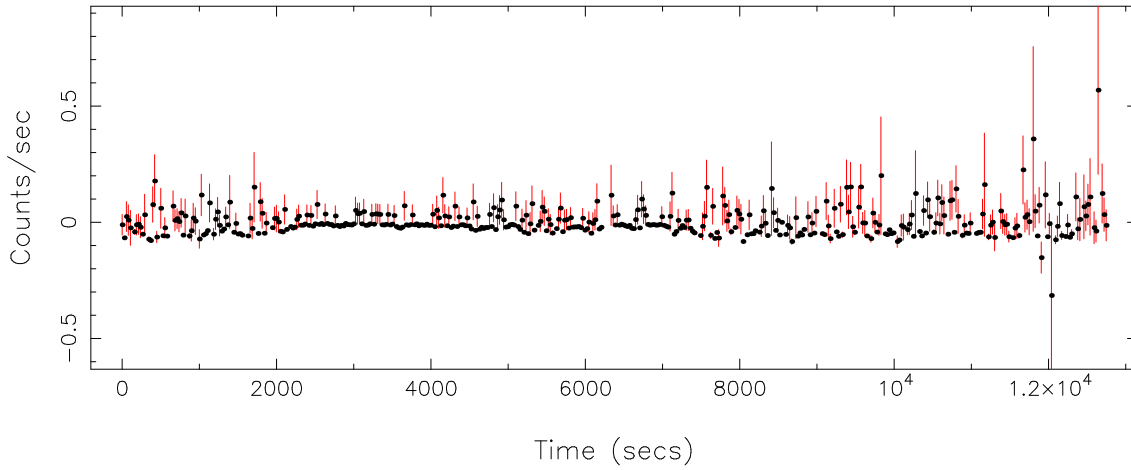

Filename: product/P0821041401PNS003SRCTSR8011.FIT  
Obs. ID: 0821041401 (G096.14+56.2)  
Exp ID: PNS003  
Source no.: 17  
Source RA\_corr: 14:34:46.91 (J2000)  
Source Dec\_corr: 55:10:6.1 (J2000)  
Time series bin size: 1.46 secs  
Plotted bin size: 26.2800007 secs  
Time series start (MJD): 58433.4117671

Background subtracted time series

Mean Rate=  $2.04398 \times 10^{-3}$

Background time series

Mean Rate= 0.03834788

GTI time series (histogram) and fractional exposure values (blue points)