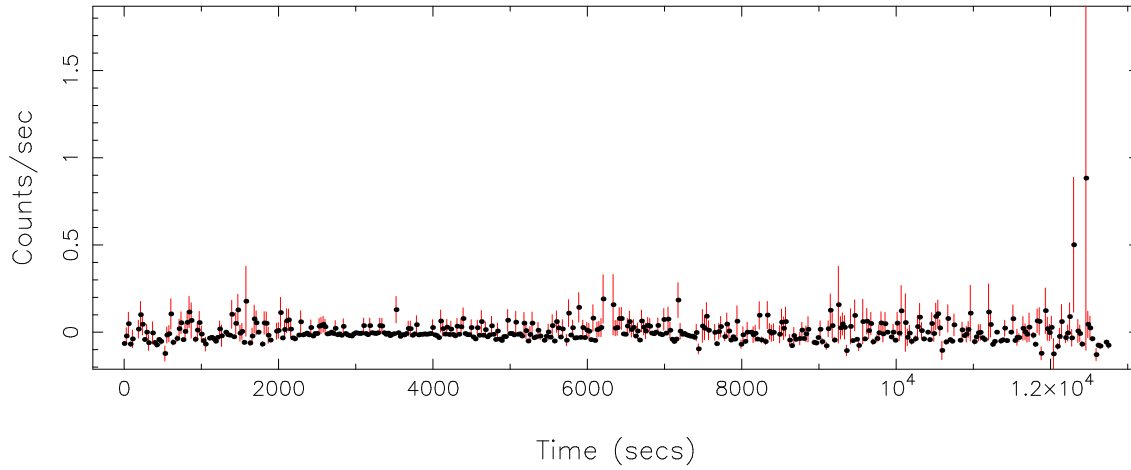

Filename: product/P0821041401PNS003SRCTSR801A.FIT

Obs. ID: 0821041401 (G096.14+56.2)

Exp ID: PNS003

Source no.: 26

Source RA\_corr: 14:34:10.79 (J2000)

Source Dec\_corr: 54:58:43.0 (J2000)

Time series bin size: 1.46 secs

Plotted bin size: 26.2800007 secs

Time series start (MJD): 58433.4117671

Background subtracted time series

Mean Rate=  $4.7975 \times 10^{-3}$

Background time series

Mean Rate= 0.0337784

GTI time series (histogram) and fractional exposure values (blue points)