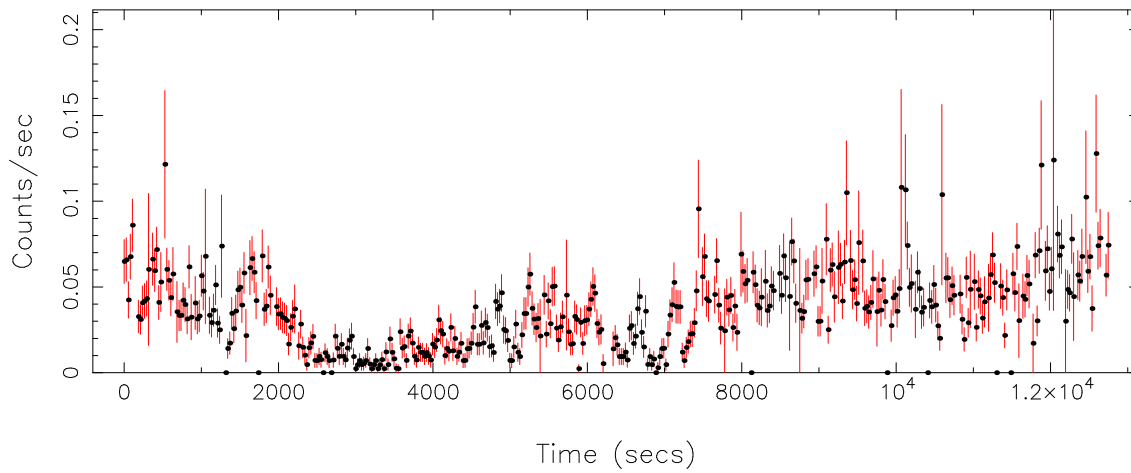

Plotted bin size: 26.2800007 secs

Time series start (MJD): 58433.4117671

Background subtracted time series

Mean Rate=  $4.7975 \times 10^{-3}$

Background time series

Mean Rate= 0.0337784

GTI time series (histogram) and fractional exposure values (blue points)