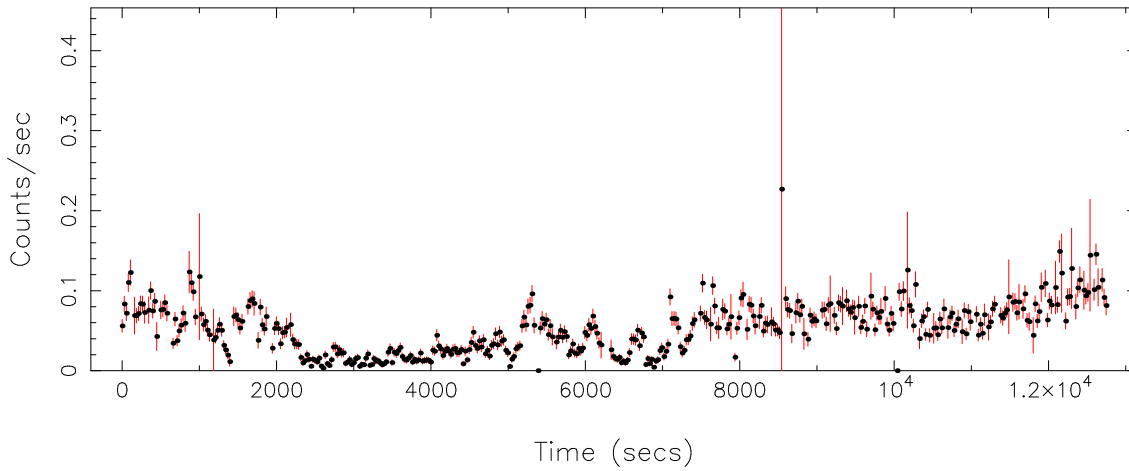

Filename: product/P0821041401PNS003SRCTSR801F.FIT
Obs. ID: 0821041401 (G096.14+56.2)
Exp ID: PNS003
Source no.: 31
Source RA_corr: 14:35:0.56 (J2000)
Source Dec_corr: 55:17:22.4 (J2000)
Time series bin size: 1.46 secs
Plotted bin size: 26.2800007 secs
Time series start (MJD): 58433.4117671

Background subtracted time series

Mean Rate = -3.2941×10^{-4}

Background time series

Mean Rate = 0.04891381

GTI time series (histogram) and fractional exposure values (blue points)