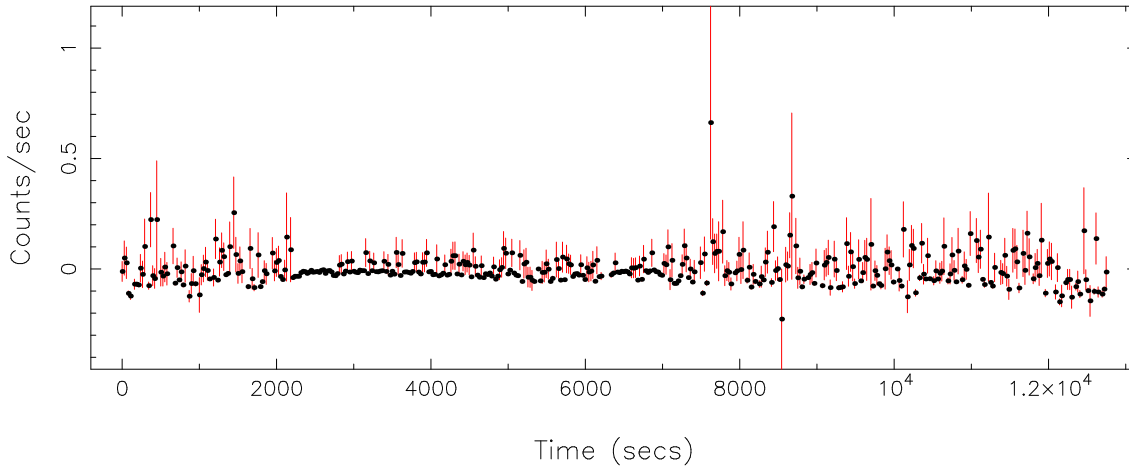

Filename: product/P0821041401PNS003SRCTSR801F.FIT
Obs. ID: 0821041401 (G096.14+56.2)
Exp ID: PNS003
Source no.: 31
Source RA_corr: 14:35:0.56 (J2000)
Source Dec_corr: 55:17:22.4 (J2000)
Time series bin size: 1.46 secs
Plotted bin size: 26.2800007 secs
Time series start (MJD): 58433.4117671

Background subtracted time series

Mean Rate = -3.2941×10^{-4}

Background time series

Mean Rate = 0.04891381

GTI time series (histogram) and fractional exposure values (blue points)