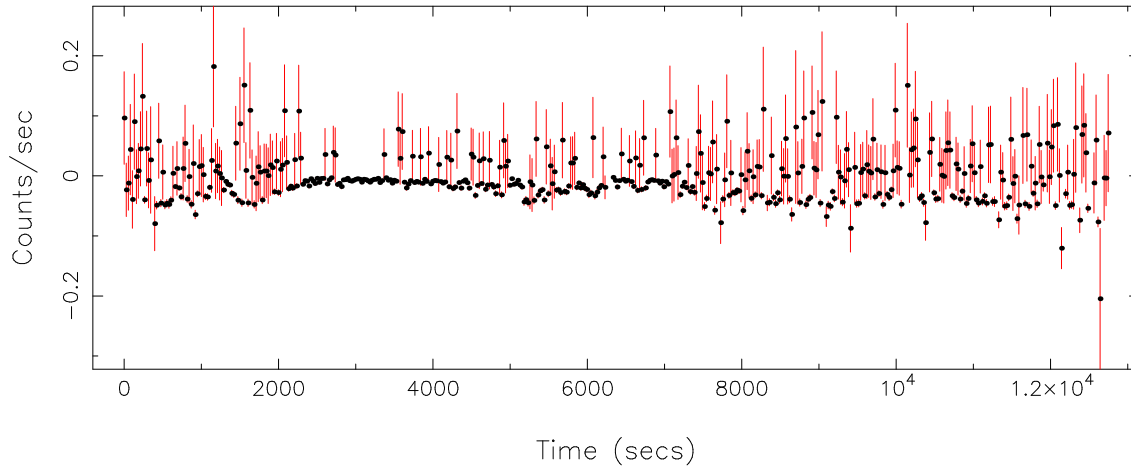

Filename: product/P0821041401PNS003SRCTSR8026.FIT

Obs. ID: 0821041401 (G096.14+56.2)

Exp ID: PNS003

Source no.: 38

Source RA_corr: 14:36:43.14 (J2000)

Source Dec_corr: 55: 5:52.8 (J2000)

Time series bin size: 1.46 secs

Plotted bin size: 26.2800007 secs

Time series start (MJD): 58433.4117671

Background subtracted time series

Mean Rate= -3.2528×10^{-4}

Background time series

Mean Rate= 0.03072655

GTI time series (histogram) and fractional exposure values (blue points)