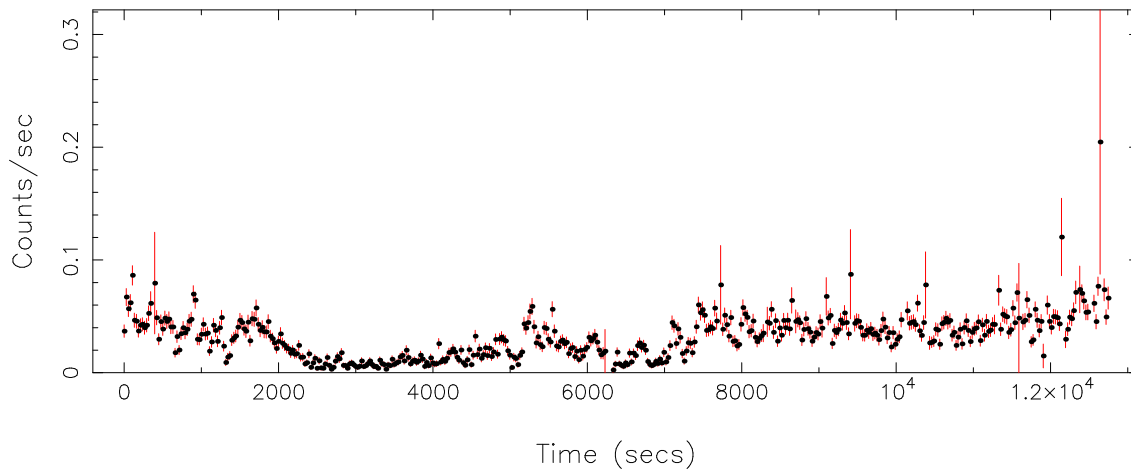

Plotted bin size: 26.2800007 secs

Time series start (MJD): 58433.4117671

Background subtracted time series

Mean Rate= -3.2528×10^{-4}

Background time series

Mean Rate= 0.03072655

GTI time series (histogram) and fractional exposure values (blue points)