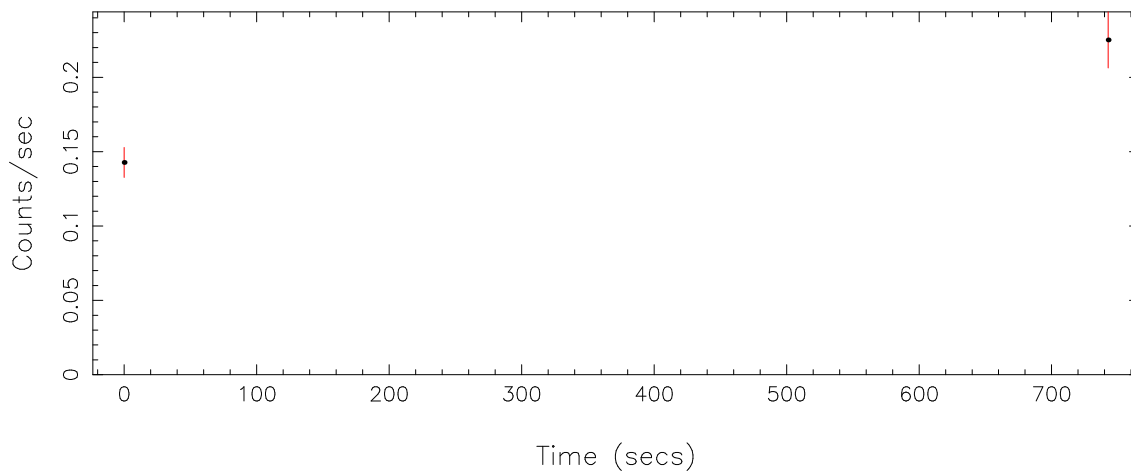

Plotted bin size: 1000 secs

Time series start (MJD): 58391.5536905

Background subtracted time series

Mean Rate= 0.01165536

Background time series

Mean Rate= 0.18393992

GTI time series (histogram) and fractional exposure values (blue points)