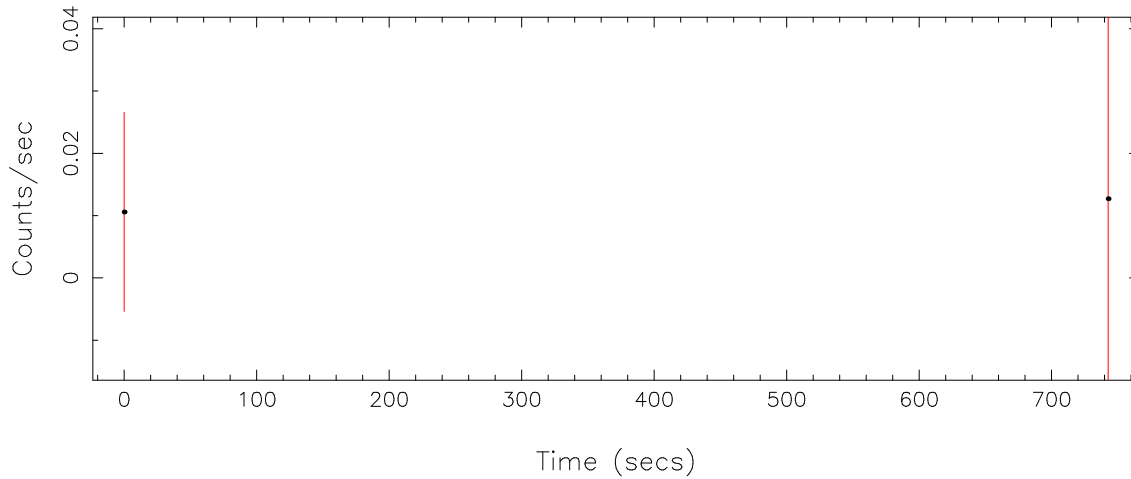

Filename: product/P0822400201R1S004SRCTSR0001.FIT

Obs. ID: 0822400201 (COBRA074410.)

Exp ID: RGS1004

Source no.: 1

Source RA\_corr: 7:44:10.90 (J2000)

Source Dec\_corr: 27:40:10.9 (J2000)

Time series bin size: 1000 secs

Plotted bin size: 1000 secs

Time series start (MJD): 58391.5536905

Background subtracted time series

Mean Rate= 0.01165536

Background time series

Mean Rate= 0.18393992

GTI time series (histogram) and fractional exposure values (blue points)