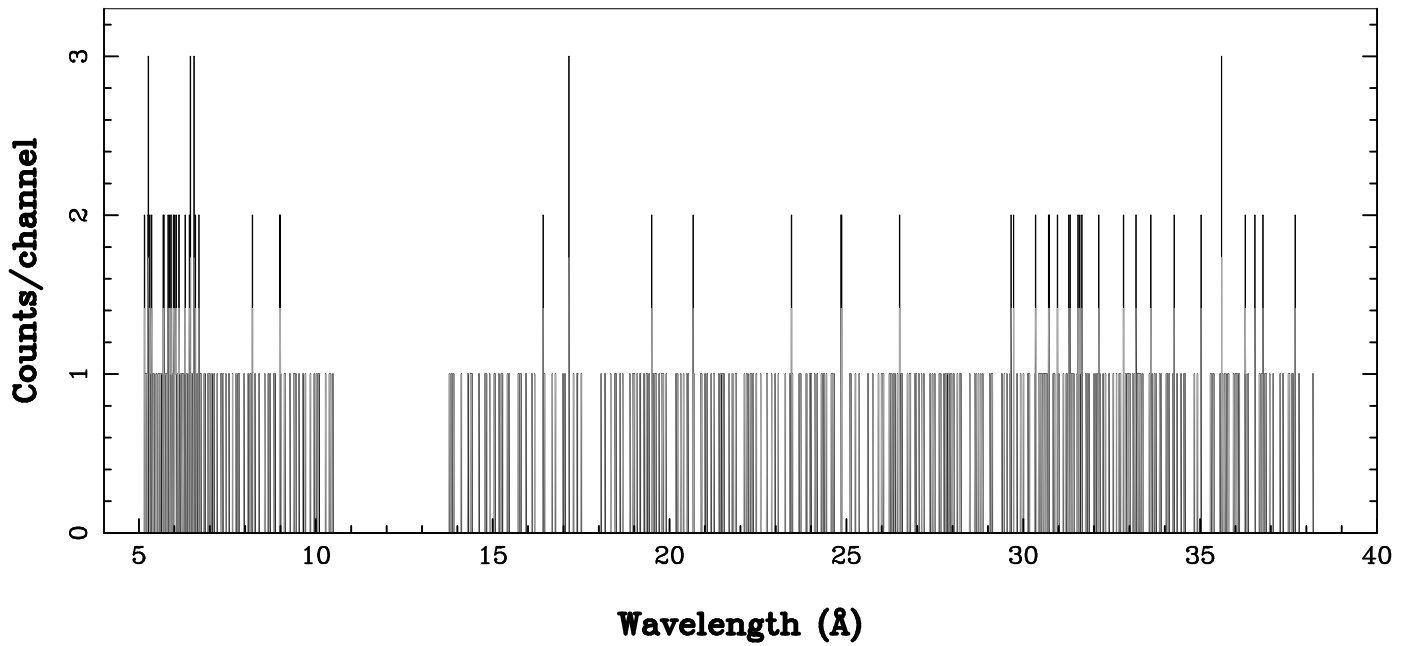

XMM - RGS1 - OBJECT: COBRA074410.9+27401 - RA: 116.0454 - DEC: 27.6697 DATE-OBS 2018-09-30T13:07:06
OBS-ID: 0822400201 - EXP-ID: Indef - Exp. Time: 1480.67395019531 DATE-END 2018-09-30T13:32:47
Key: - data - errors

SOURCE ID: 7 - SPECTRUM ORDER: 1
WHOLE_FIELD

SRC+BKG SPECTRUM, No rebinning

SOURCE ID: 7 - SPECTRUM ORDER: 2
WHOLE_FIELD

SRC+BKG SPECTRUM, No rebinning