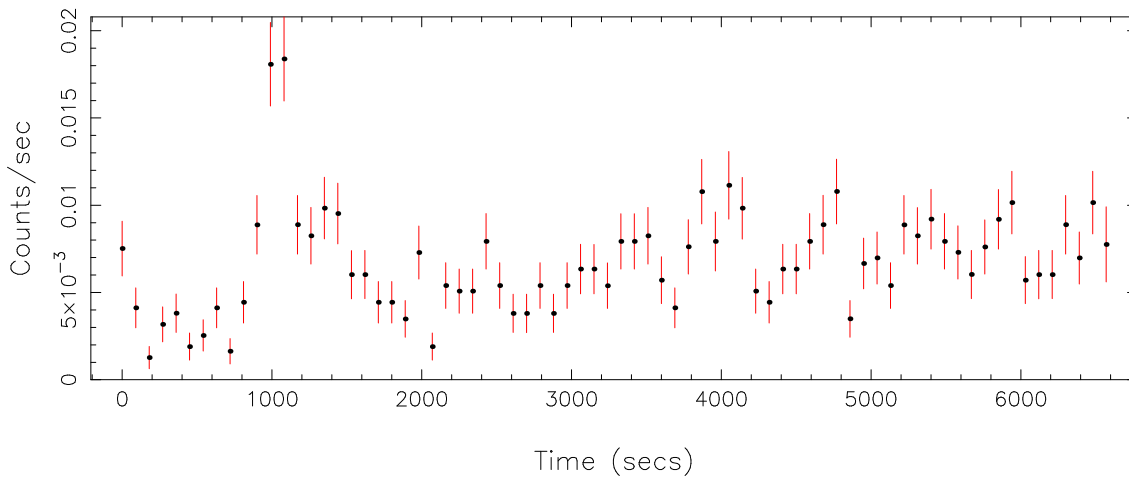

Filename: product/P0823030101M1S001SRCTSR8001.FIT  
 Obs. ID: 0823030101 (PSR J1740-30)  
 Exp ID: M1S001  
 Source no.: 1  
 Source RA\_corr: 17:40:33.86 (J2000)  
 Source Dec\_corr: -30:15:0.8 (J2000)  
 Time series bin size: 90 secs  
 Plotted bin size: 90 secs  
 Time series start (MJD): 58390.7597327

Background subtracted time series

Mean Rate= 0.05507134

Background time series

Mean Rate=  $6.7394 \times 10^{-3}$

GTI time series (histogram) and fractional exposure values (blue points)