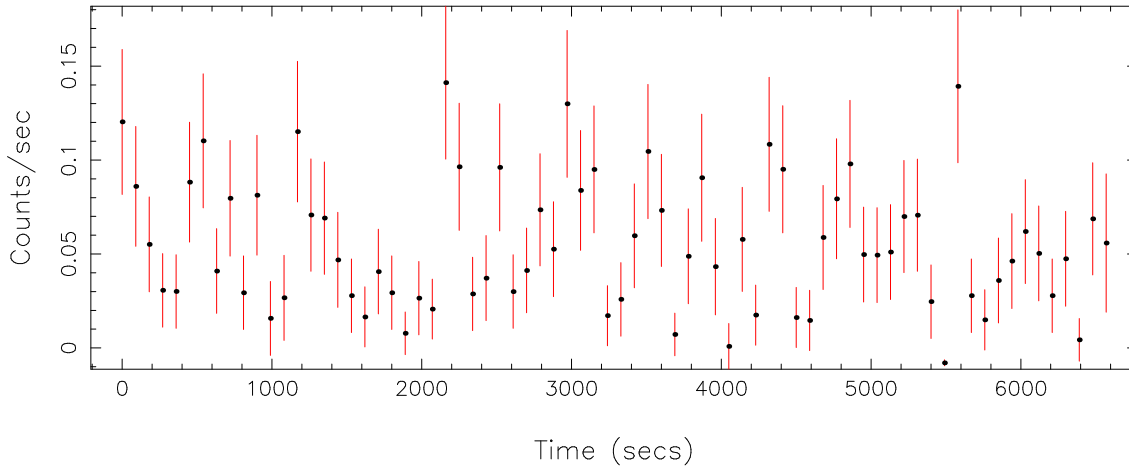

Filename: product/P0823030101M1S001SRCTSR8001.FIT  
 Obs. ID: 0823030101 (PSR J1740-30)  
 Exp ID: M1S001  
 Source no.: 1  
 Source RA\_corr: 17:40:33.86 (J2000)  
 Source Dec\_corr: -30:15:0.8 (J2000)  
 Time series bin size: 90 secs  
 Plotted bin size: 90 secs  
 Time series start (MJD): 58390.7597327

Background subtracted time series

Mean Rate= 0.05507134

Background time series

Mean Rate=  $6.7394 \times 10^{-3}$

GTI time series (histogram) and fractional exposure values (blue points)