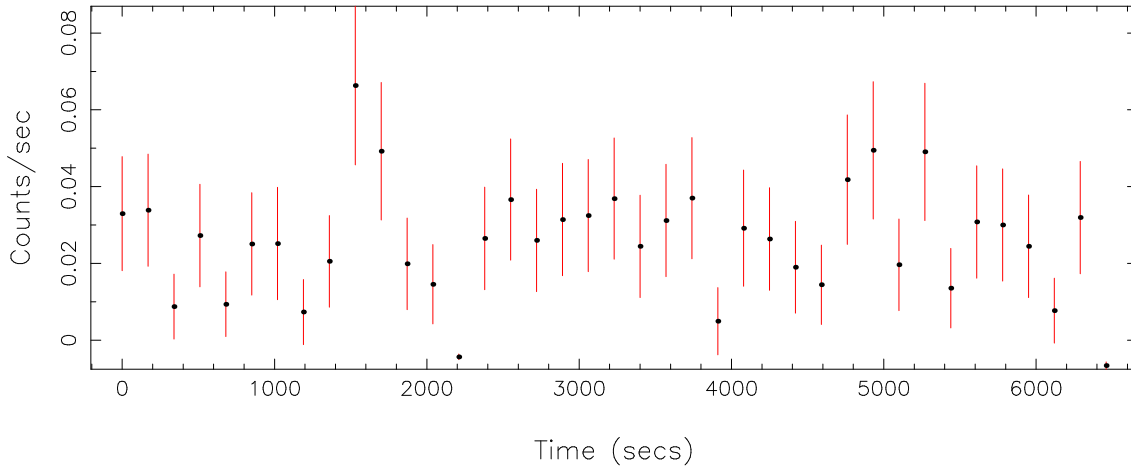

Filename: product/P0823030101M1S001SRCTSR8002.FIT
 Obs. ID: 0823030101 (PSR J1740-30)
 Exp ID: M1S001
 Source no.: 2
 Source RA_corr: 17:40:3.80 (J2000)
 Source Dec_corr: -30:10:17.9 (J2000)
 Time series bin size: 170 secs
 Plotted bin size: 170 secs
 Time series start (MJD): 58390.7601956

Background subtracted time series

Mean Rate= 0.02574614

Background time series

Mean Rate= 4.57109×10^{-3}

GTI time series (histogram) and fractional exposure values (blue points)