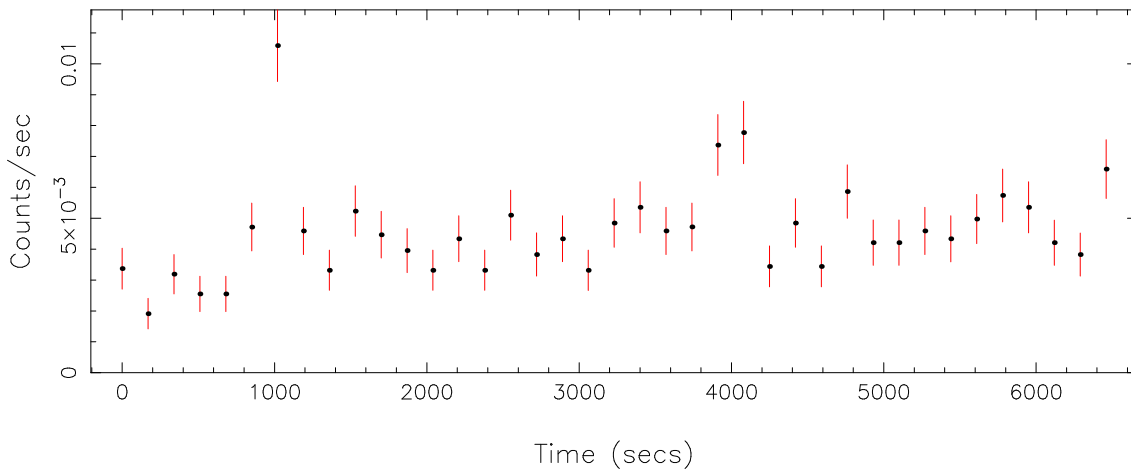

Filename: product/P0823030101M1S001SRCTSR8002.FIT
 Obs. ID: 0823030101 (PSR J1740-30)
 Exp ID: M1S001
 Source no.: 2
 Source RA_corr: 17:40:3.80 (J2000)
 Source Dec_corr: -30:10:17.9 (J2000)
 Time series bin size: 170 secs
 Plotted bin size: 170 secs
 Time series start (MJD): 58390.7601956

Background subtracted time series

Mean Rate= 0.02574614

Background time series

Mean Rate= 4.57109×10^{-3}

GTI time series (histogram) and fractional exposure values (blue points)