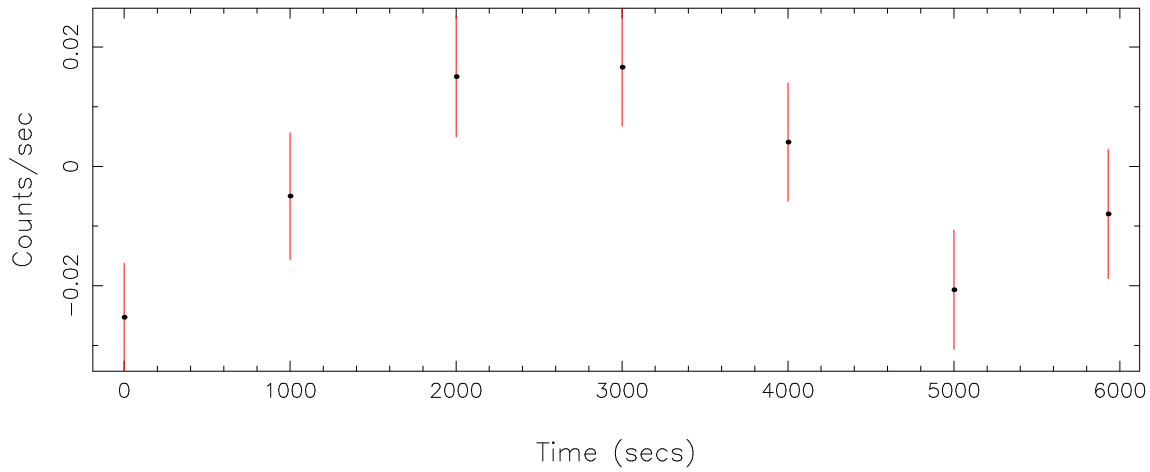

Filename: product/P0823030101R1S004SRCTSR0001.FIT

Obs. ID: 0823030101 (PSR J1740-30)

Exp ID: RGS1004

Source no.: 1

Source RA\_corr: 17:40:33.82 (J2000)

Source Dec\_corr: -30:15:43.4 (J2000)

Time series bin size: 1000 secs

Plotted bin size: 1000 secs

Time series start (MJD): 58390.7650519

Background subtracted time series

Mean Rate =  $-3.30572 \times 10^{-3}$

Background time series

Mean Rate = 0.06035948

GTI time series (histogram) and fractional exposure values (blue points)