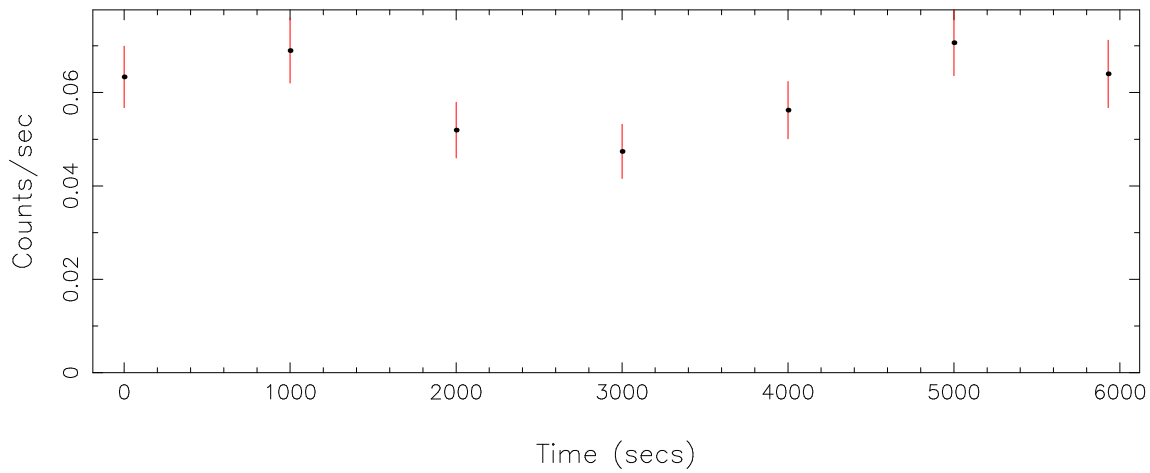

Filename: product/P0823030101R1S004SRCTSR0001.FIT

Obs. ID: 0823030101 (PSR J1740-30)

Exp ID: RGS1004

Source no.: 1

Source RA\_corr: 17:40:33.82 (J2000)

Source Dec\_corr: -30:15:43.4 (J2000)

Time series bin size: 1000 secs

Plotted bin size: 1000 secs

Time series start (MJD): 58390.7650519

Background subtracted time series

Mean Rate =  $-3.30572 \times 10^{-3}$

Background time series

Mean Rate = 0.06035948

GTI time series (histogram) and fractional exposure values (blue points)