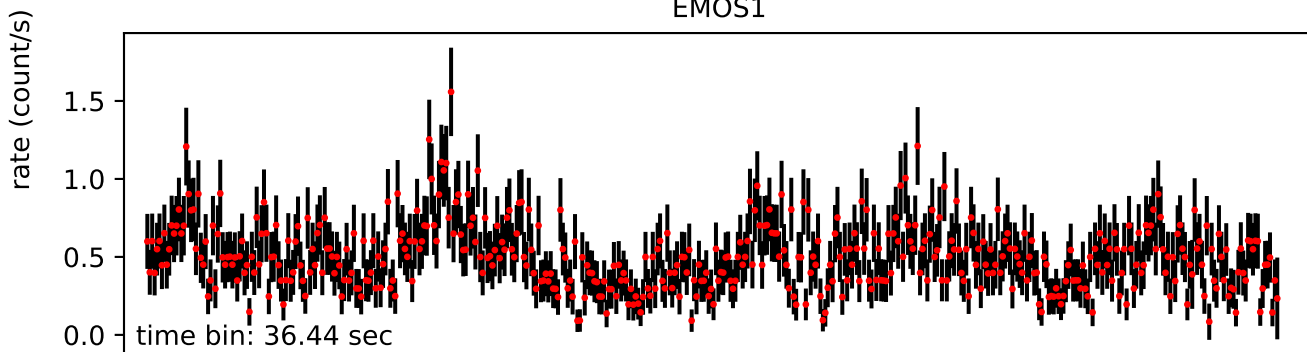

Merged TimeSeries

OBS_ID: 0840140201

EPIC SRCNUM: 1

RA,Dec: 03h07m47.9763s +40d18m40.8545s

EPN

EMOS1

EMOS2

RGS1+RGS2