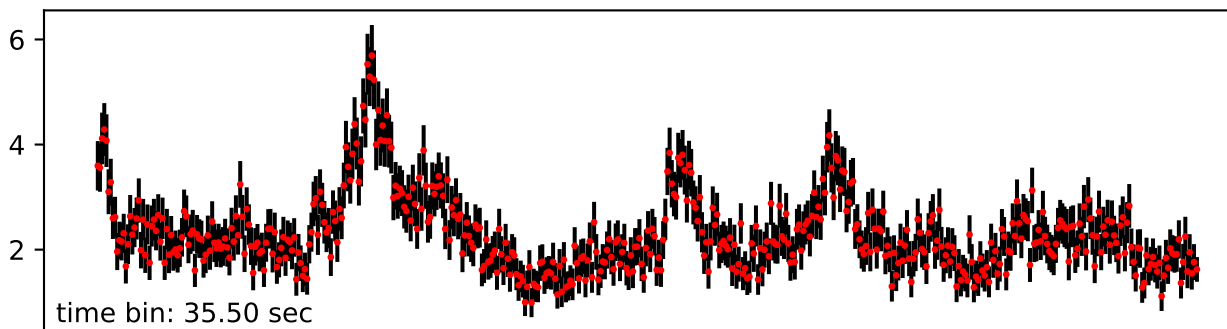

Merged TimeSeries

OBS_ID: 0840140201

EPIC SRCNUM: 1

RA,Dec: 03h07m47.9763s +40d18m40.8545s

EPN

EMOS1

EMOS2

RGS1+RGS2