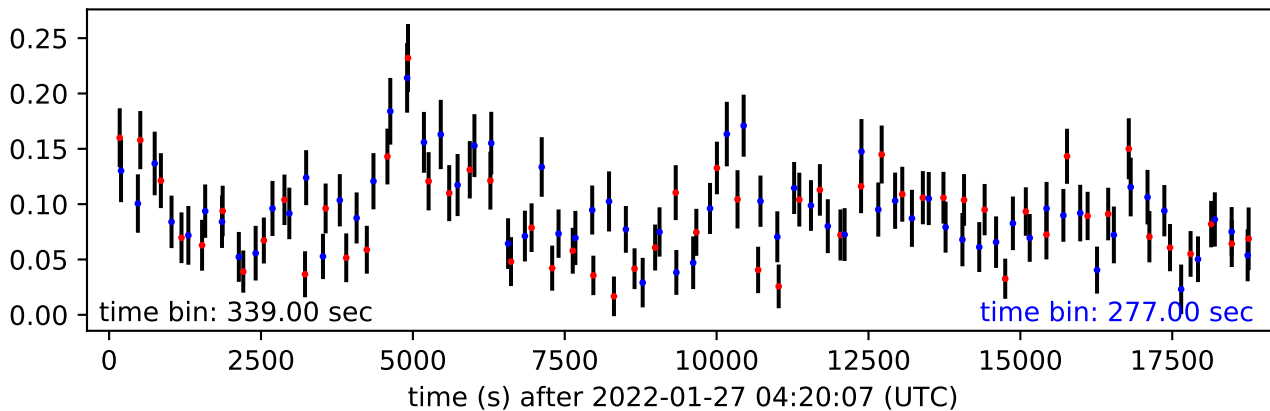

Merged TimeSeries

OBS_ID: 0840140201

EPIC SRCNUM: 1

RA,Dec: 03h07m47.9763s +40d18m40.8545s

EPN

EMOS1

EMOS2

RGS1+RGS2