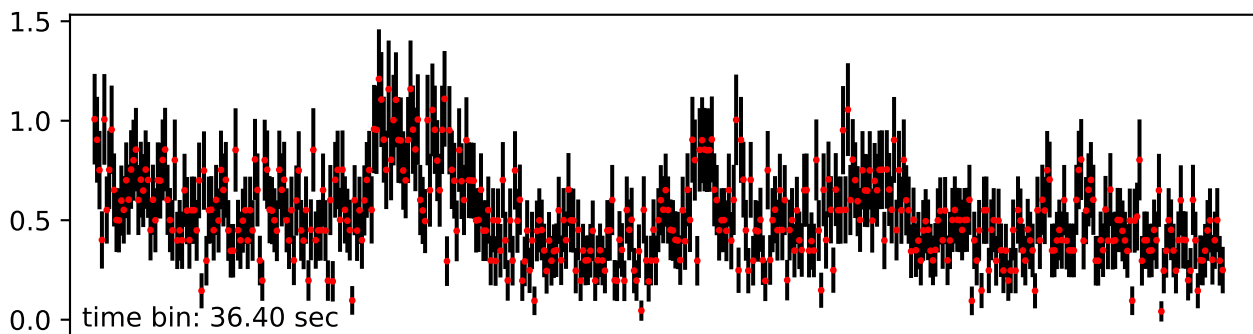

Merged TimeSeries

OBS_ID: 0840140201

EPIC SRCNUM: 1

RA,Dec: 03h07m47.9763s +40d18m40.8545s

EPN

EMOS1

EMOS2

RGS1+RGS2