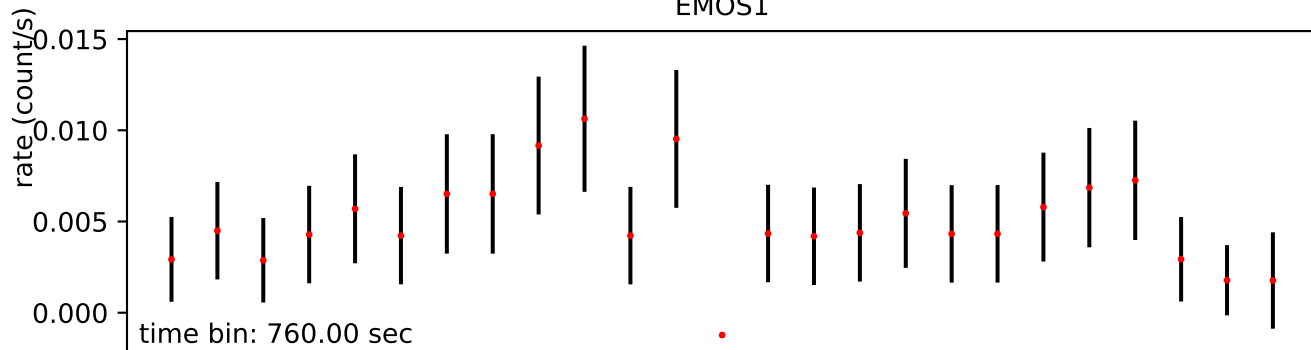

Merged TimeSeries

OBS_ID: 0840140201

EPIC SRCNUM: 3

RA,Dec: 03h08m54.8963s +40d14m03.8007s

EPN

EMOS1

EMOS2

RGS1+RGS2

0 2500 5000 7500 10000 12500 15000 17500
time (s) after 2022-01-27 04:20:07 (UTC)