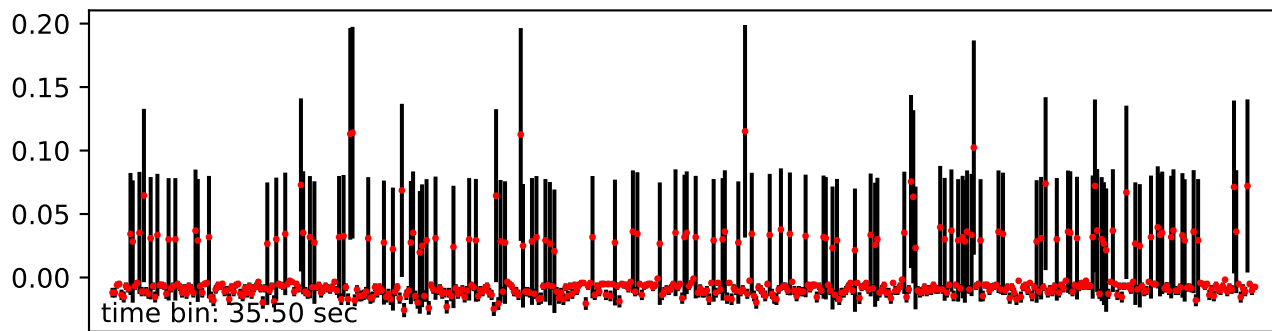

# Merged TimeSeries

OBS\_ID: 0840140201

EPIC SRCNUM: 6

RA,Dec: 03h07m54.6453s +40d17m00.7626s

EPN

EMOS1

EMOS2

RGS1+RGS2

0 2500 5000 7500 10000 12500 15000 17500  
time (s) after 2022-01-27 04:28:31 (UTC)