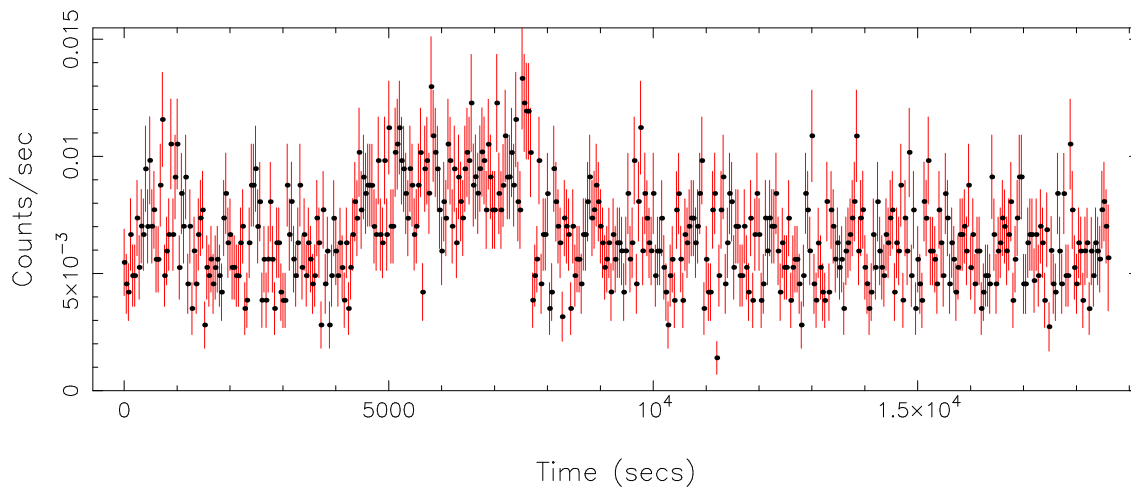

Plotted bin size: 40 secs

Time series start (MJD): 59606.1816701

Background subtracted time series

Mean Rate= 0.51205944

Background time series

Mean Rate=  $6.67913 \times 10^{-3}$

GTI time series (histogram) and fractional exposure values (blue points)