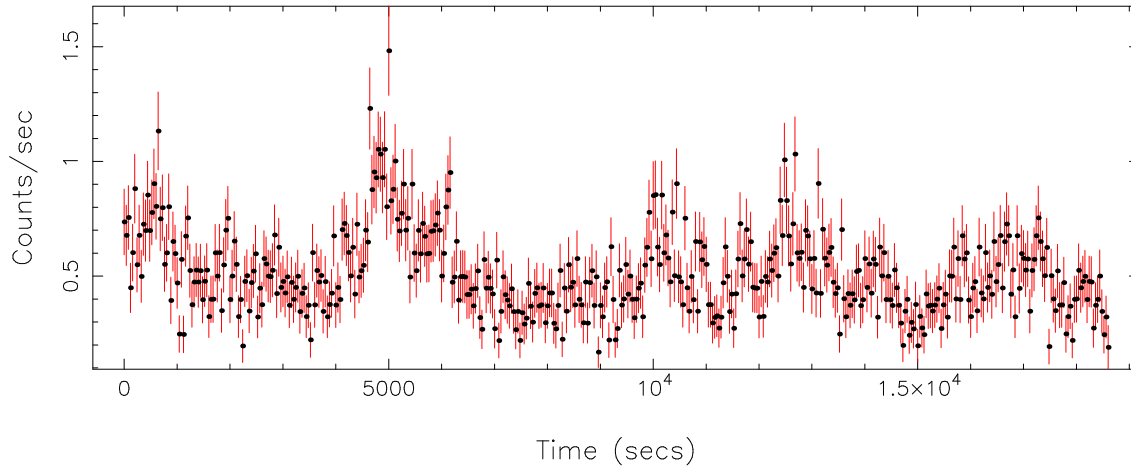

Filename: product/P0840140201M1S002SRCTSR8001.FIT

Obs. ID: 0840140201 (AT2021ehb)

Exp ID: M1S002

Source no.: 1

Source RA\_corr: 3: 7:47.77 (J2000)

Source Dec\_corr: 40:18:40.8 (J2000)

Time series bin size: 20 secs

Plotted bin size: 40 secs

Time series start (MJD): 59606.1816701

Background subtracted time series

Mean Rate= 0.51205944

Background time series

Mean Rate=  $6.67913 \times 10^{-3}$

GTI time series (histogram) and fractional exposure values (blue points)