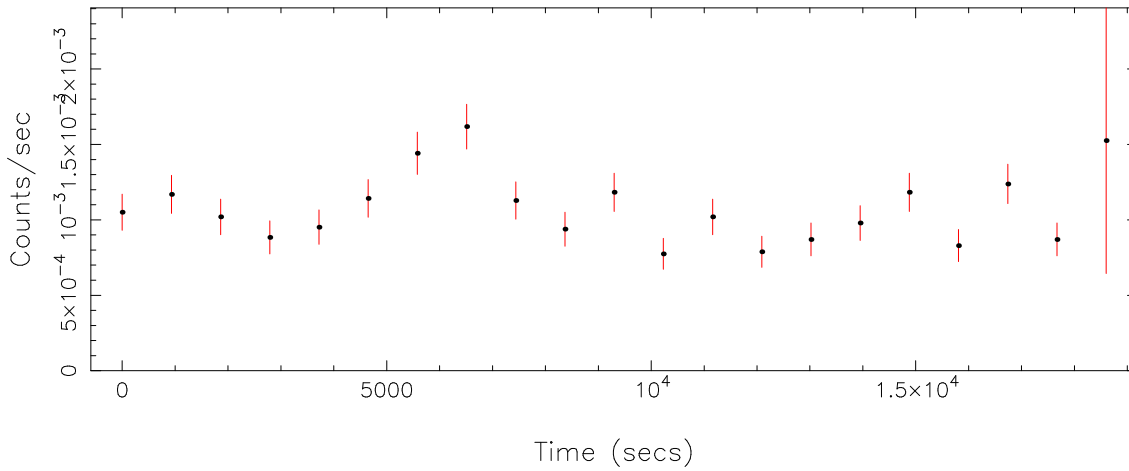

Plotted bin size: 930 secs

Time series start (MJD): 59606.1868205

Background subtracted time series

Mean Rate=  $4.11985 \times 10^{-3}$

Background time series

Mean Rate=  $1.07634 \times 10^{-3}$

GTI time series (histogram) and fractional exposure values (blue points)