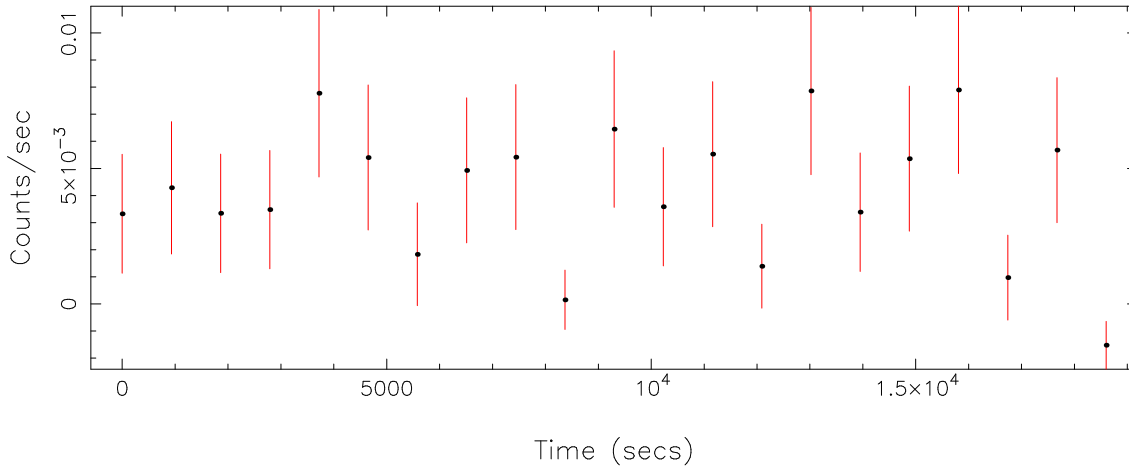

Filename: product/P0840140201M1S002SRCTSR8002.FIT

Obs. ID: 0840140201 (AT2021ehb)

Exp ID: M1S002

Source no.: 2

Source RA\_corr: 3: 8:29.72 (J2000)

Source Dec\_corr: 40:22:5.5 (J2000)

Time series bin size: 930 secs

Plotted bin size: 930 secs

Time series start (MJD): 59606.1868205

Background subtracted time series

Mean Rate=  $4.11985 \times 10^{-3}$

Background time series

Mean Rate=  $1.07634 \times 10^{-3}$

GTI time series (histogram) and fractional exposure values (blue points)