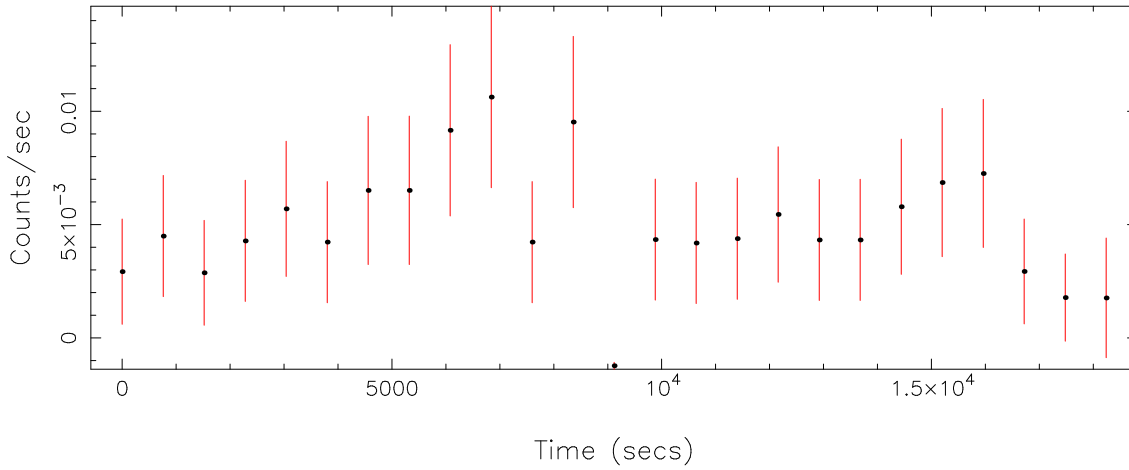

Filename: product/P0840140201M1S002SRCTSR8003.FIT

Obs. ID: 0840140201 (AT2021ehb)

Exp ID: M1S002

Source no.: 3

Source RA_corr: 3: 8:54.67 (J2000)

Source Dec_corr: 40:14:3.0 (J2000)

Time series bin size: 760 secs

Plotted bin size: 760 secs

Time series start (MJD): 59606.1858367

Background subtracted time series

Mean Rate= 4.92916×10^{-3}

Background time series

Mean Rate= 1.10256×10^{-3}

GTI time series (histogram) and fractional exposure values (blue points)