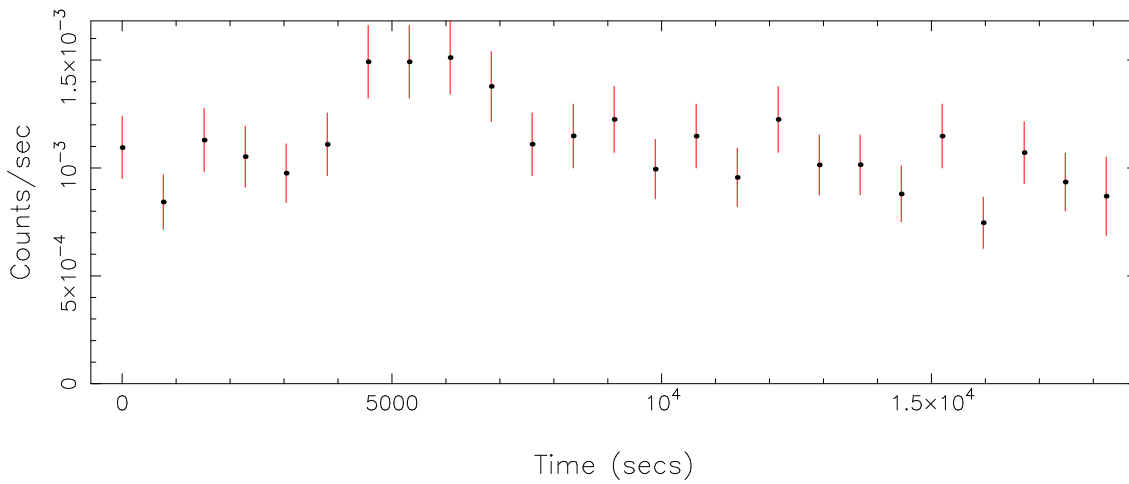

Plotted bin size: 760 secs

Time series start (MJD): 59606.1858367

Background subtracted time series

Mean Rate= 4.92916×10^{-3}

Background time series

Mean Rate= 1.10256×10^{-3}

GTI time series (histogram) and fractional exposure values (blue points)