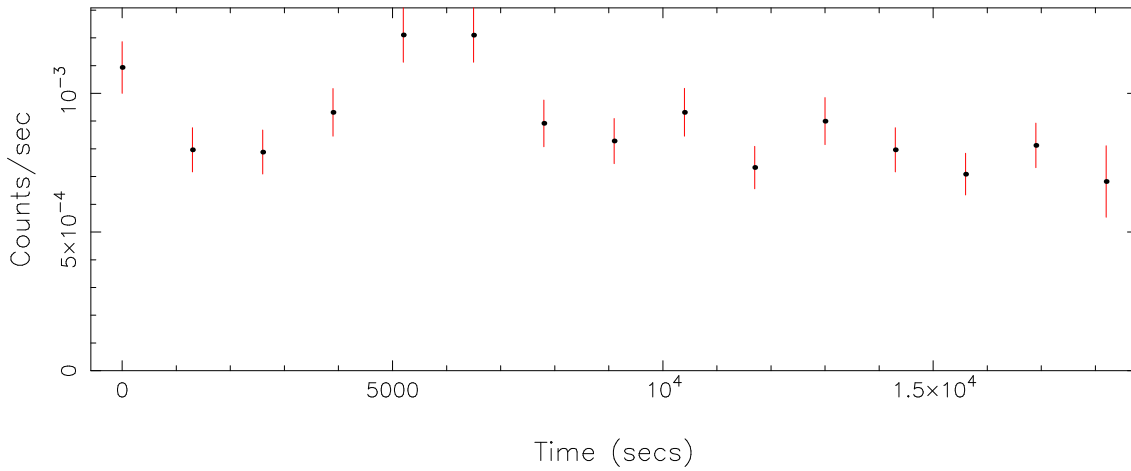

Plotted bin size: 1300 secs

Time series start (MJD): 59606.1889617

Background subtracted time series

Mean Rate= 2.9107×10^{-3}

Background time series

Mean Rate= 8.8751×10^{-4}

GTI time series (histogram) and fractional exposure values (blue points)