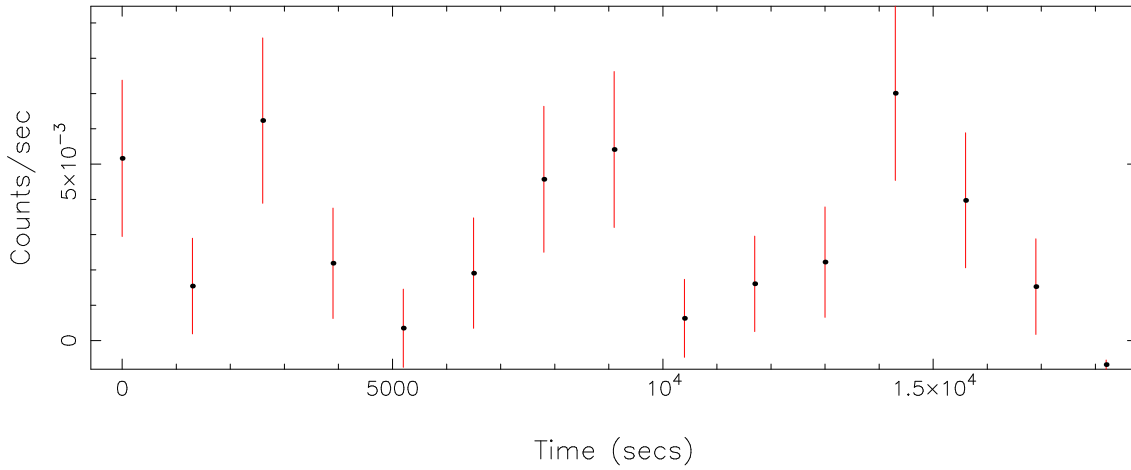

Filename: product/P0840140201M1S002SRCTSR8004.FIT

Obs. ID: 0840140201 (AT2021ehb)

Exp ID: M1S002

Source no.: 4

Source RA_corr: 3: 7:10.06 (J2000)

Source Dec_corr: 40:15:19.6 (J2000)

Time series bin size: 1300 secs

Plotted bin size: 1300 secs

Time series start (MJD): 59606.1889617

Background subtracted time series

Mean Rate= 2.9107×10^{-3}

Background time series

Mean Rate= 8.8751×10^{-4}

GTI time series (histogram) and fractional exposure values (blue points)