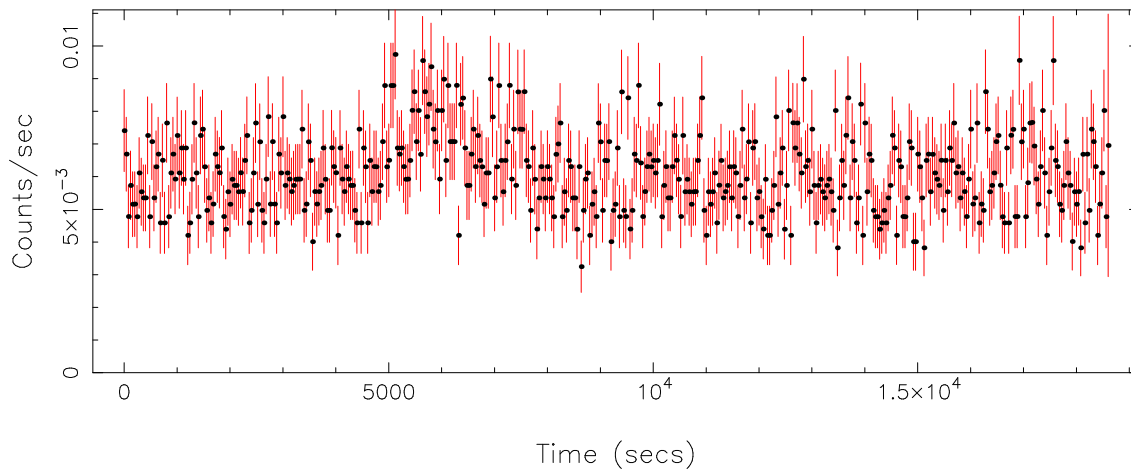

Plotted bin size: 40 secs

Time series start (MJD): 59606.1819143

Background subtracted time series

Mean Rate= 0.51573568

Background time series

Mean Rate= 6.11704×10^{-3}

GTI time series (histogram) and fractional exposure values (blue points)