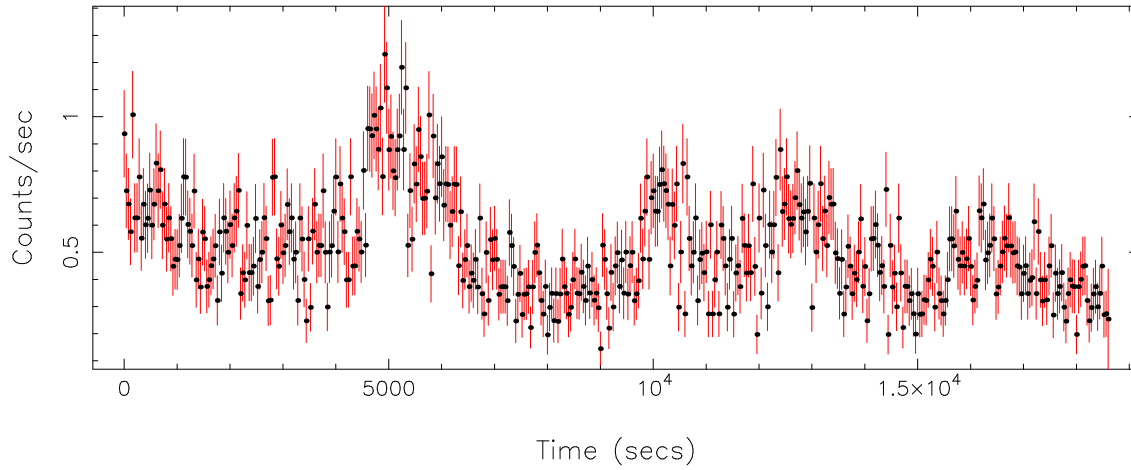

Filename: product/P0840140201M2S003SRCTSR8001.FIT

Obs. ID: 0840140201 (AT2021ehb)

Exp ID: M2S003

Source no.: 1

Source RA_corr: 3: 7:47.77 (J2000)

Source Dec_corr: 40:18:40.8 (J2000)

Time series bin size: 20 secs

Plotted bin size: 40 secs

Time series start (MJD): 59606.1819143

Background subtracted time series

Mean Rate= 0.51573568

Background time series

Mean Rate= 6.11704×10^{-3}

GTI time series (histogram) and fractional exposure values (blue points)