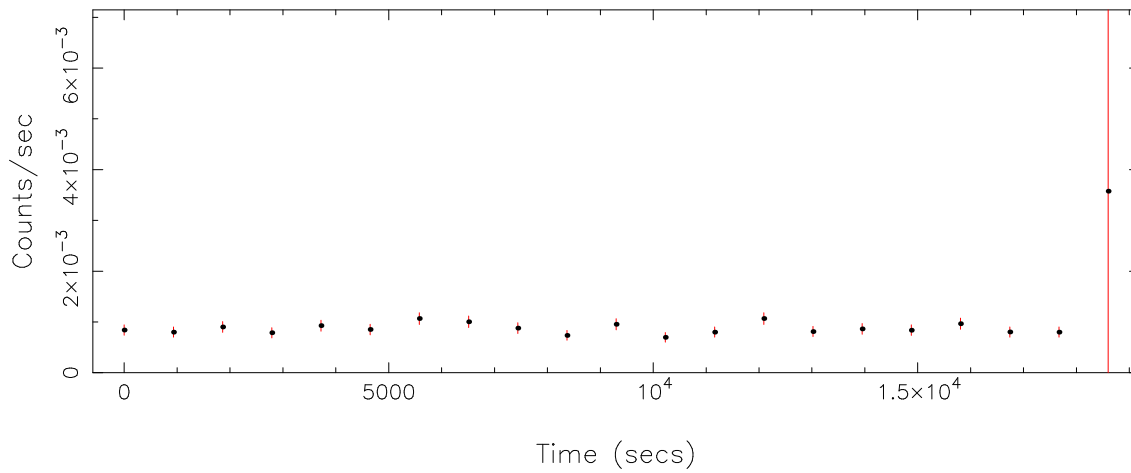

Plotted bin size: 930 secs

Time series start (MJD): 59606.1870648

Background subtracted time series

Mean Rate= 3.51411×10^{-3}

Background time series

Mean Rate= 9.9849×10^{-4}

GTI time series (histogram) and fractional exposure values (blue points)