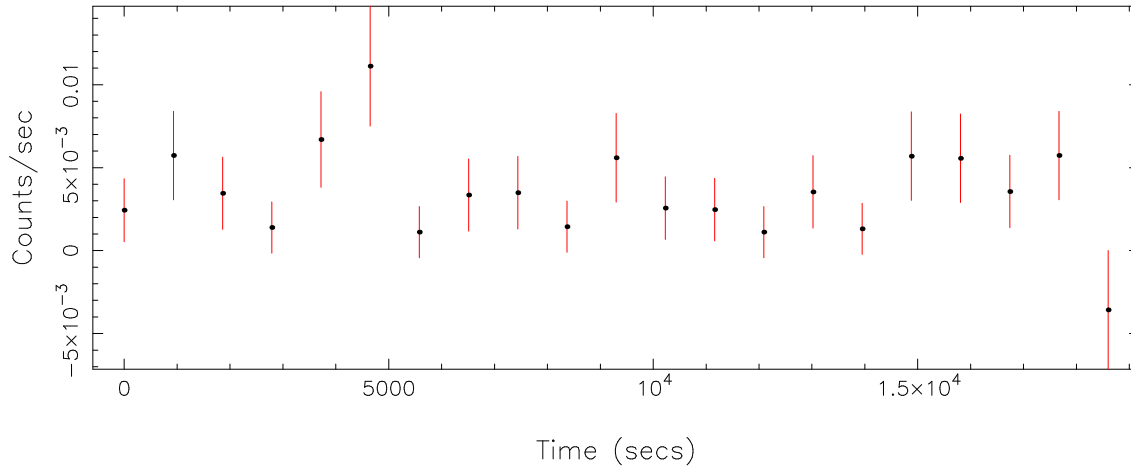

Filename: product/P0840140201M2S003SRCTSR8002.FIT

Obs. ID: 0840140201 (AT2021ehb)

Exp ID: M2S003

Source no.: 2

Source RA_corr: 3: 8:29.72 (J2000)

Source Dec_corr: 40:22:5.5 (J2000)

Time series bin size: 930 secs

Plotted bin size: 930 secs

Time series start (MJD): 59606.1870648

Background subtracted time series

Mean Rate= 3.51411×10^{-3}

Background time series

Mean Rate= 9.9849×10^{-4}

GTI time series (histogram) and fractional exposure values (blue points)