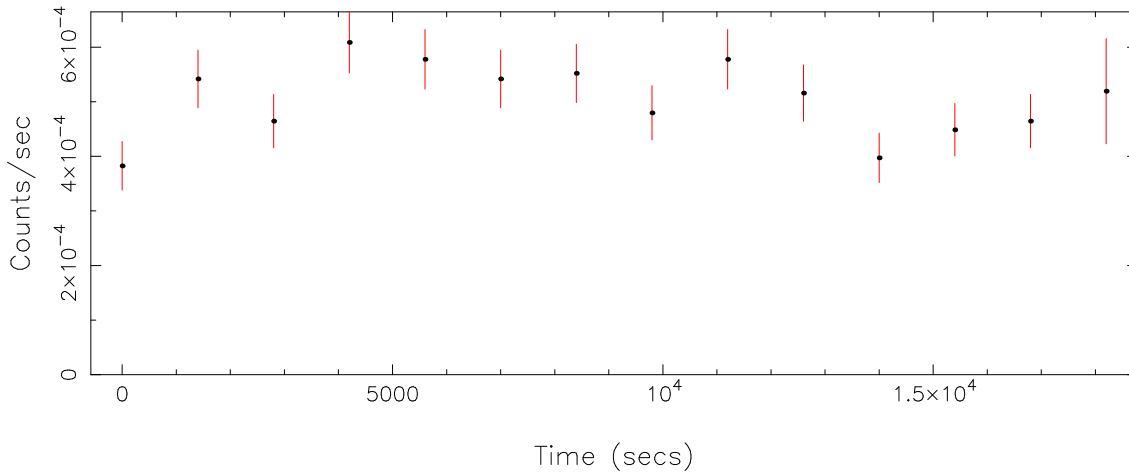

Plotted bin size: 1400 secs

Time series start (MJD): 59606.1897847

Background subtracted time series

Mean Rate= 2.56875×10^{-3}

Background time series

Mean Rate= 5.0517×10^{-4}

GTI time series (histogram) and fractional exposure values (blue points)