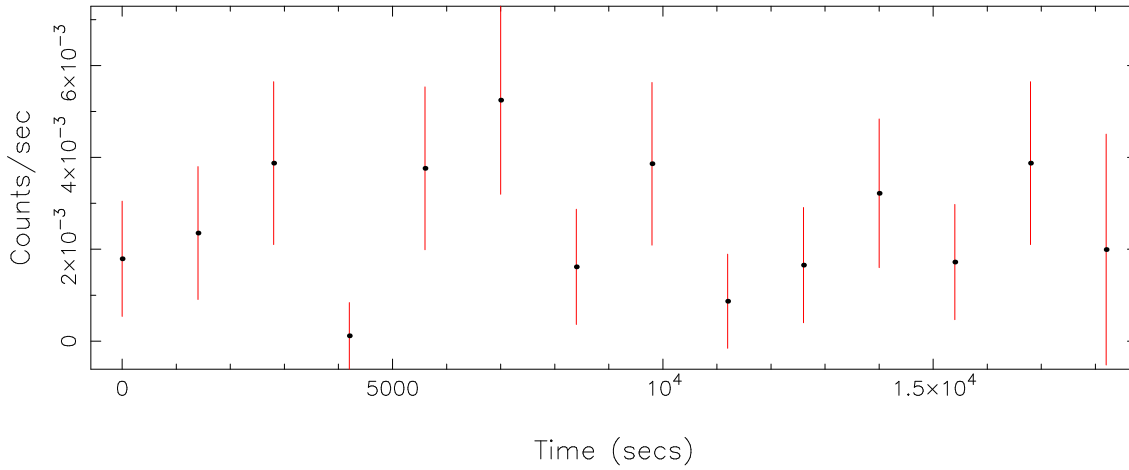

Filename: product/P0840140201M2S003SRCTSR8008.FIT

Obs. ID: 0840140201 (AT2021ehb)

Exp ID: M2S003

Source no.: 8

Source RA_corr: 3: 8:16.16 (J2000)

Source Dec_corr: 40: 4:57.8 (J2000)

Time series bin size: 1400 secs

Plotted bin size: 1400 secs

Time series start (MJD): 59606.1897847

Background subtracted time series

Mean Rate= 2.56875×10^{-3}

Background time series

Mean Rate= 5.0517×10^{-4}

GTI time series (histogram) and fractional exposure values (blue points)