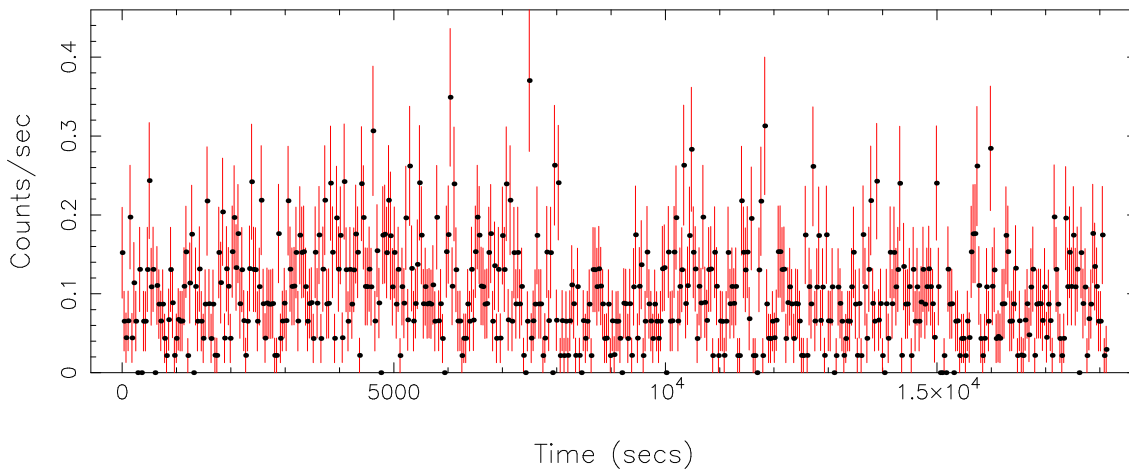

Filename: product/P0840140201PNS001SRCTSR8001.FIT  
Obs. ID: 0840140201 (AT2021ehb)  
Exp ID: PNS001  
Source no.: 1  
Source RA\_corr: 3: 7:47.77 (J2000)  
Source Dec\_corr: 40:18:40.8 (J2000)  
Time series bin size: 0.12 secs  
Plotted bin size: 35.5200005 secs  
Time series start (MJD): 59606.1874740

Background subtracted time series

Mean Rate= 2.301852

Background time series

Mean Rate= 0.09910848

GTI time series (histogram) and fractional exposure values (blue points)