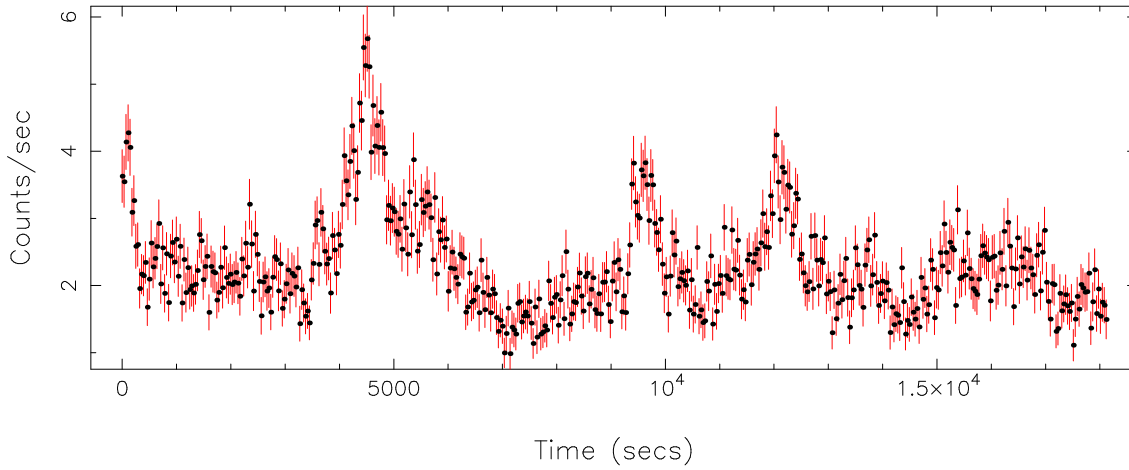

Filename: product/P0840140201PNS001SRCTSR8001.FIT  
Obs. ID: 0840140201 (AT2021ehb)  
Exp ID: PNS001  
Source no.: 1  
Source RA\_corr: 3: 7:47.77 (J2000)  
Source Dec\_corr: 40:18:40.8 (J2000)  
Time series bin size: 0.12 secs  
Plotted bin size: 35.5200005 secs  
Time series start (MJD): 59606.1874740

Background subtracted time series

Mean Rate= 2.301852

Background time series

Mean Rate= 0.09910848

GTI time series (histogram) and fractional exposure values (blue points)