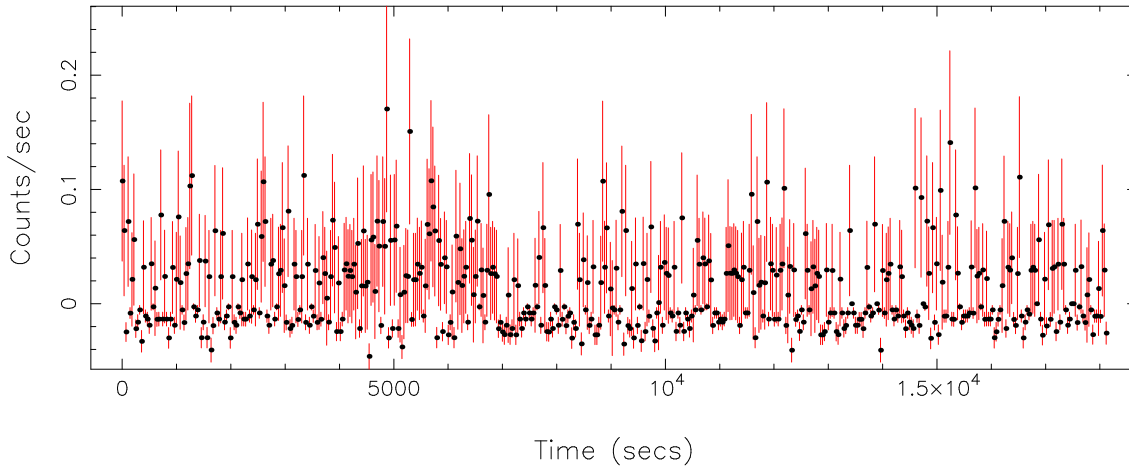

Filename: product/P0840140201PNS001SRCTSR8005.FIT

Obs. ID: 0840140201 (AT2021ehb)

Exp ID: PNS001

Source no.: 5

Source RA_corr: 3: 7:44.49 (J2000)

Source Dec_corr: 40:18:8.6 (J2000)

Time series bin size: 0.12 secs

Plotted bin size: 35.5200005 secs

Time series start (MJD): 59606.1874740

Background subtracted time series

Mean Rate= 0.01176862

Background time series

Mean Rate= 0.01539846

GTI time series (histogram) and fractional exposure values (blue points)