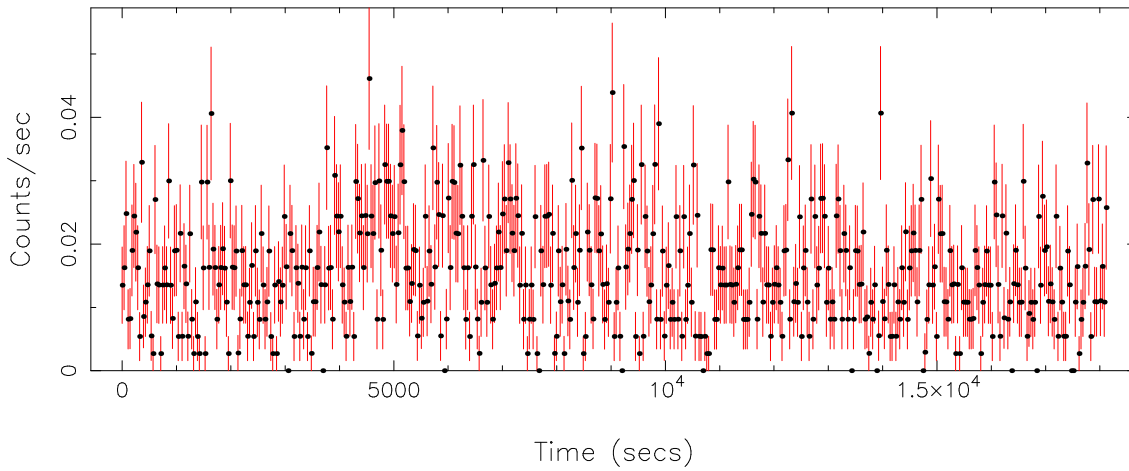

Plotted bin size: 35.5200005 secs

Time series start (MJD): 59606.1874740

Background subtracted time series

Mean Rate= 0.01176862

Background time series

Mean Rate= 0.01539846

GTI time series (histogram) and fractional exposure values (blue points)