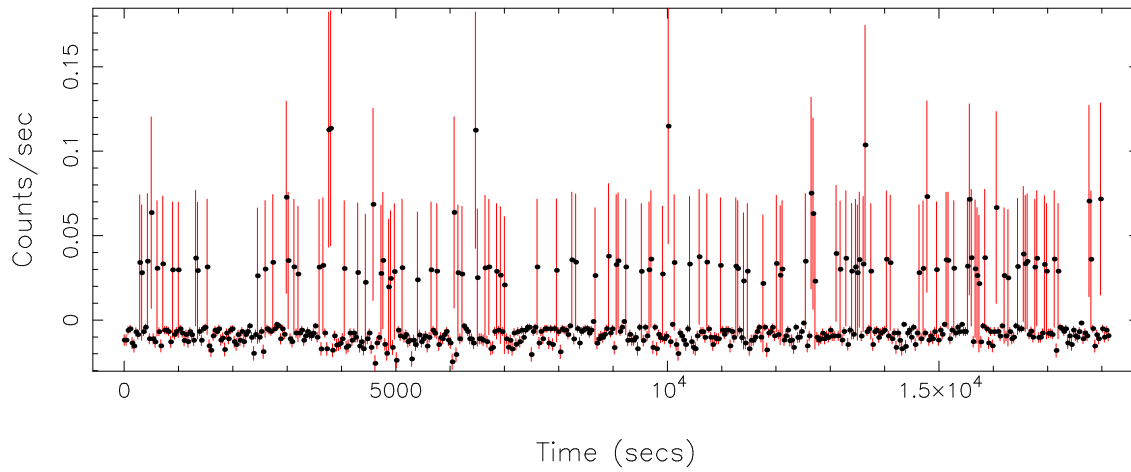

Filename: product/P0840140201PNS001SRCTSR8006.FIT

Obs. ID: 0840140201 (AT2021ehb)

Exp ID: PNS001

Source no.: 6

Source RA_corr: 3: 7:54.43 (J2000)

Source Dec_corr: 40:17:0.6 (J2000)

Time series bin size: 0.12 secs

Plotted bin size: 35.5200005 secs

Time series start (MJD): 59606.1874740

Background subtracted time series

Mean Rate= 1.30179×10^{-3}

Background time series

Mean Rate= 9.64639×10^{-3}

GTI time series (histogram) and fractional exposure values (blue points)