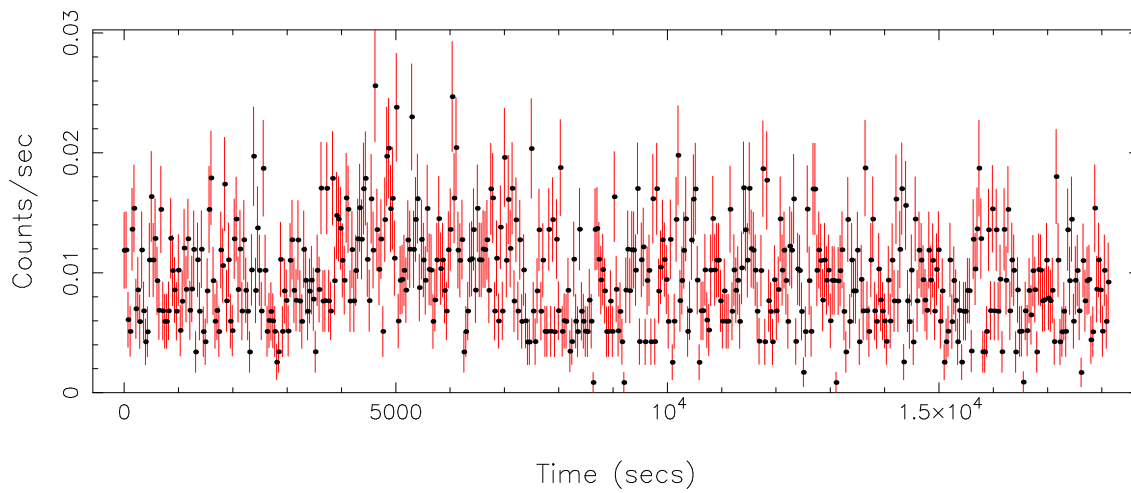

Plotted bin size: 35.5200005 secs

Time series start (MJD): 59606.1874740

Background subtracted time series

Mean Rate= 1.30179×10^{-3}

Background time series

Mean Rate= 9.64639×10^{-3}

GTI time series (histogram) and fractional exposure values (blue points)