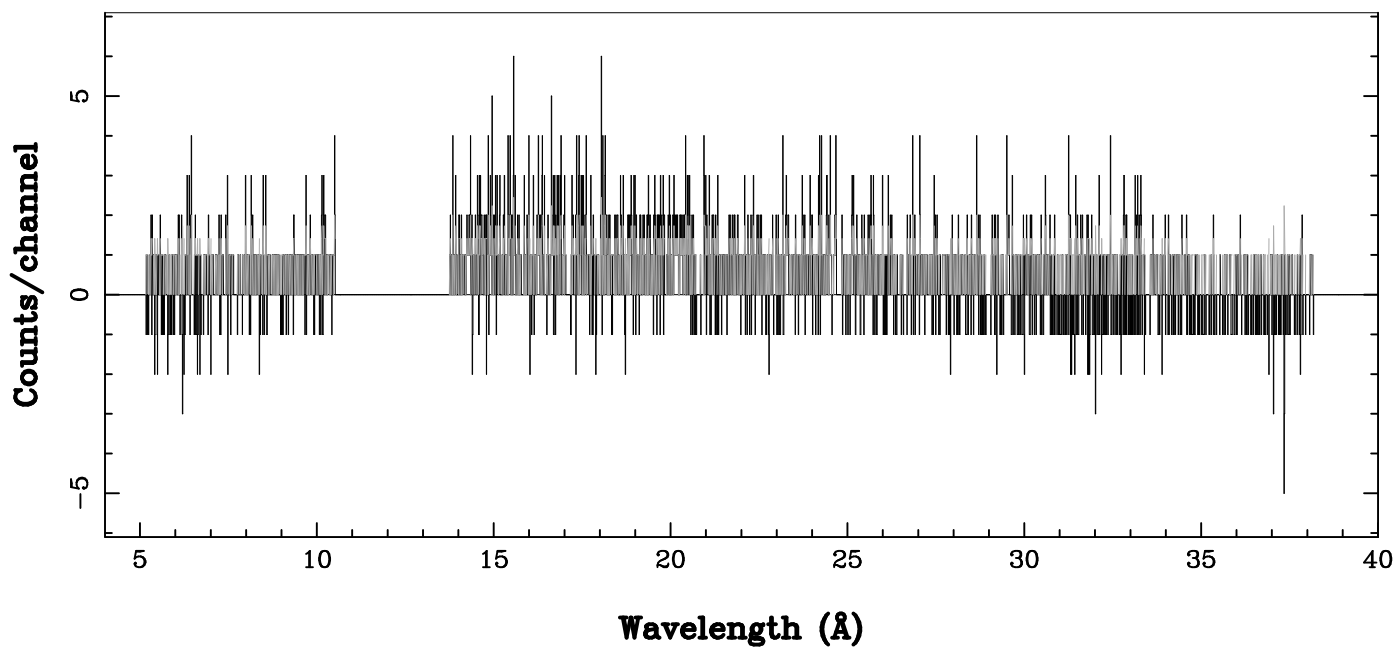

XMM - RGS1 - OBJECT: AT2021ehb - RA: 46.94921 - DEC: 40.31127
OBS-ID: 0840140201 - EXP-ID: Indef - Exp. Time: 18816.521484375
Key: - data - errors

DATE-OBS 2022-01-27T04:19:30
DATE-END 2022-01-27T09:34:48

SOURCE ID: 1 - SPECTRUM ORDER: 1
PROPOSAL

NET SPECTRUM, No rebinning

SOURCE ID: 1 - SPECTRUM ORDER: 2
PROPOSAL

NET SPECTRUM, No rebinning