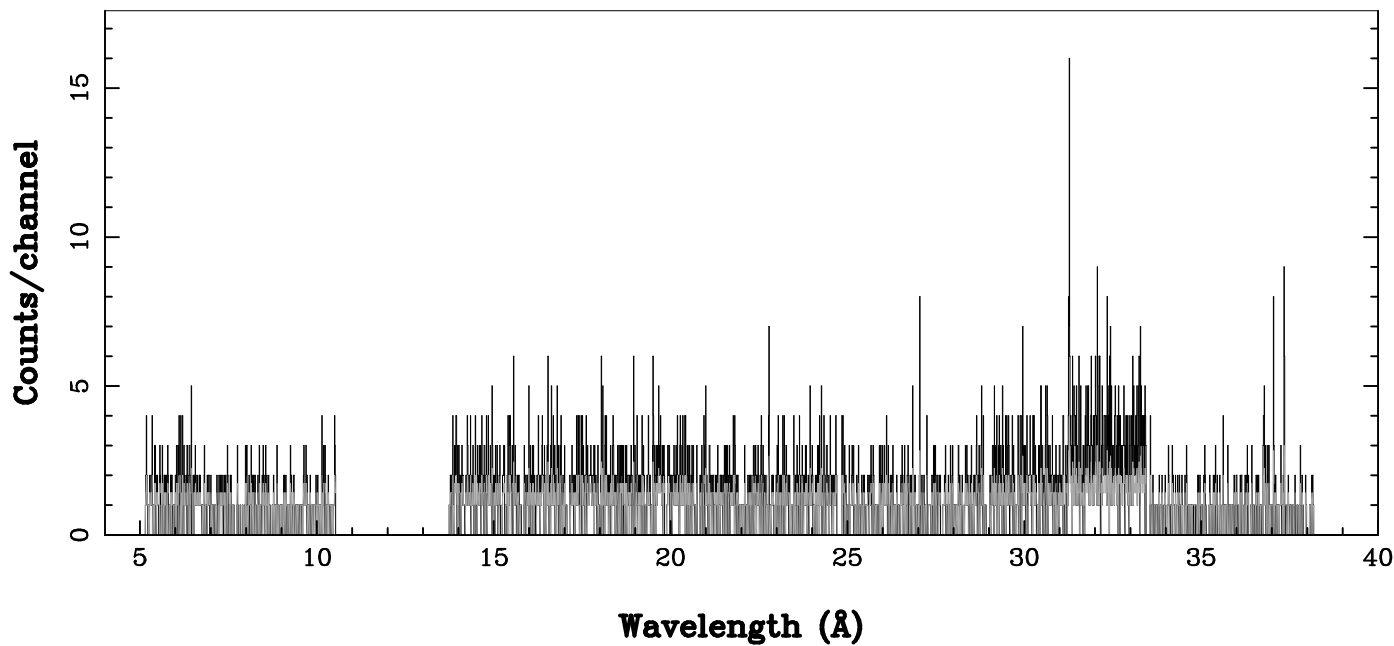

XMM - RGS1 - OBJECT: AT2021ehb - RA: 46.94921 - DEC: 40.31127  
OBS-ID: 0840140201 - EXP-ID: Indef - Exp. Time: 18816.521484375  
Key: - data - errors

DATE-OBS 2022-01-27T04:19:30  
DATE-END 2022-01-27T09:34:48

SOURCE ID: 29 - SPECTRUM ORDER: 1  
WHOLE\_FIELD

SRC+BKG SPECTRUM, No rebinning

SOURCE ID: 29 - SPECTRUM ORDER: 2  
WHOLE\_FIELD

SRC+BKG SPECTRUM, No rebinning