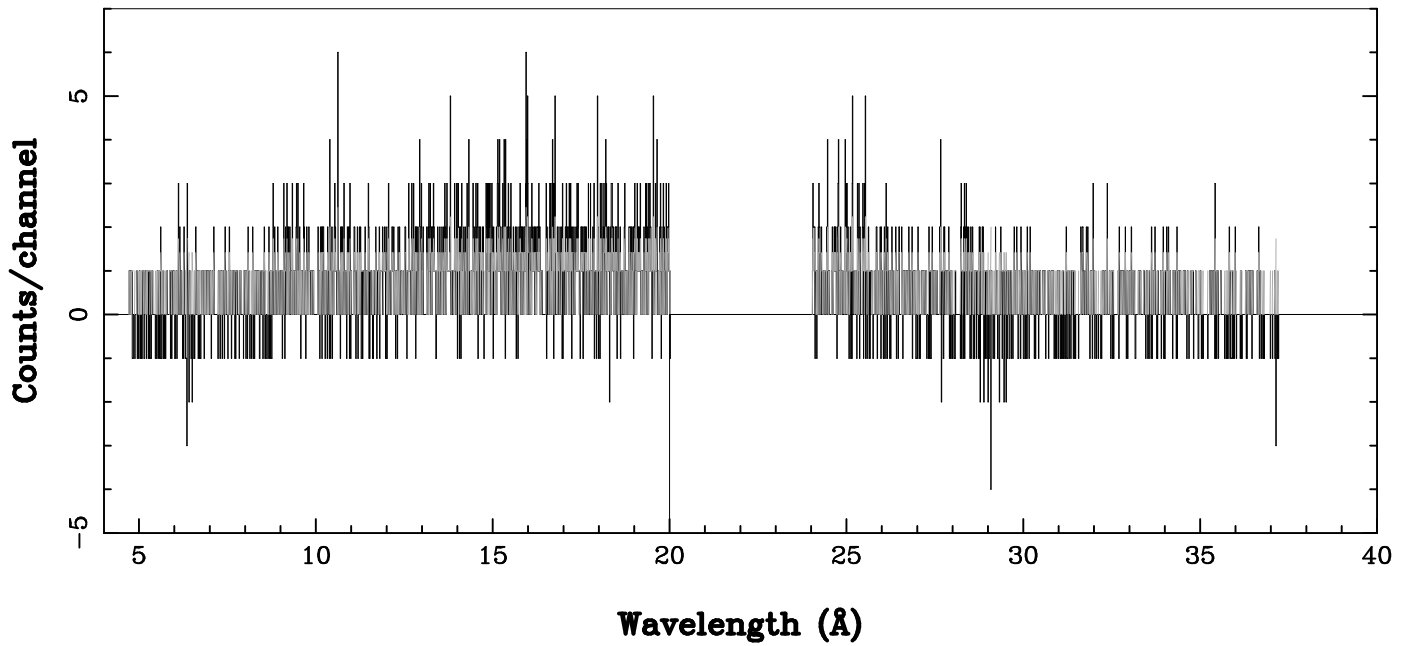

XMM - RGS2 - OBJECT: AT2021ehb - RA: 46.94921 - DEC: 40.31127
OBS-ID: 0840140201 - EXP-ID: Indef - Exp. Time: 18800.9375
Key: - data - errors

DATE-OBS 2022-01-27T04:19:38
DATE-END 2022-01-27T09:34:48

SOURCE ID: 1 - SPECTRUM ORDER: 1
PROPOSAL

NET SPECTRUM, No rebinning

SOURCE ID: 1 - SPECTRUM ORDER: 2
PROPOSAL

NET SPECTRUM, No rebinning