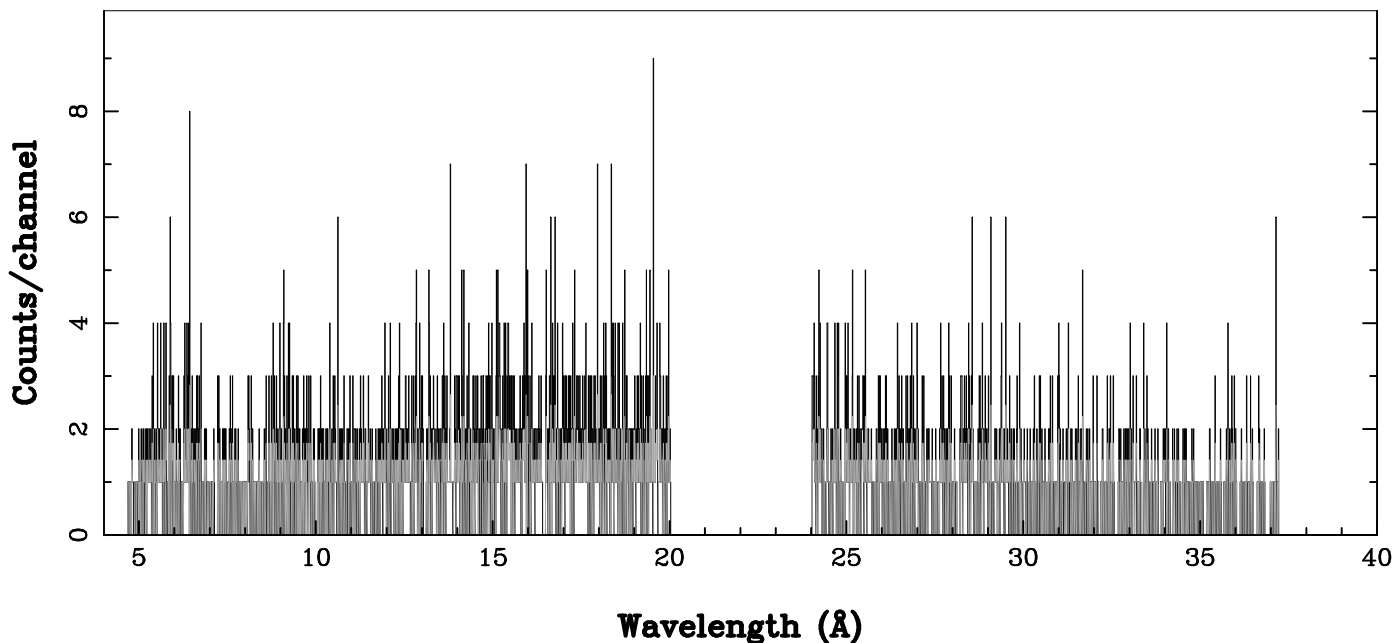

XMM - RGS2 - OBJECT: AT2021ehb - RA: 46.94921 - DEC: 40.31127
OBS-ID: 0840140201 - EXP-ID: Indef - Exp. Time: 18800.9375
Key: - data - errors

DATE-OBS 2022-01-27T04:19:38
DATE-END 2022-01-27T09:34:48

SOURCE ID: 29 - SPECTRUM ORDER: 1
WHOLE_FIELD

SRC+BKG SPECTRUM, No rebinning

SOURCE ID: 29 - SPECTRUM ORDER: 2
WHOLE_FIELD

SRC+BKG SPECTRUM, No rebinning