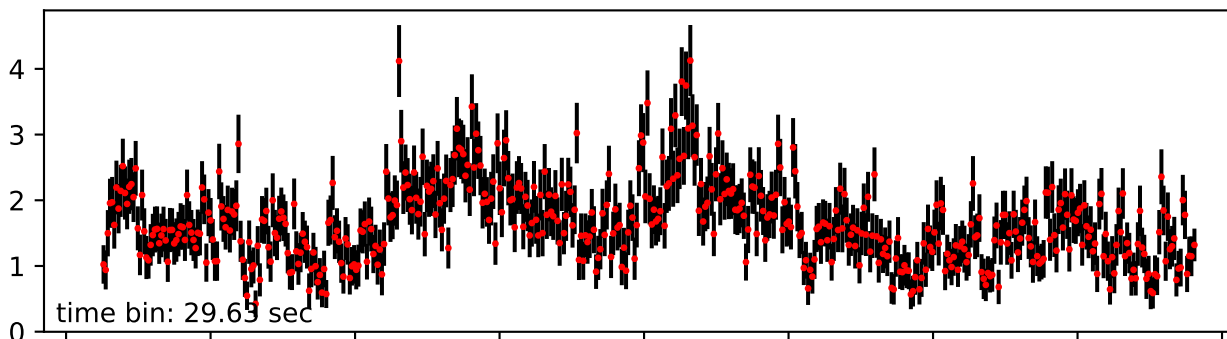

# Merged TimeSeries

OBS\_ID: 0840760201

EPIC SRCNUM: 1

RA,Dec: 12h42m50.2786s -63d03m31.9906s

EPN

EMOS1

EMOS2

RGS1+RGS2