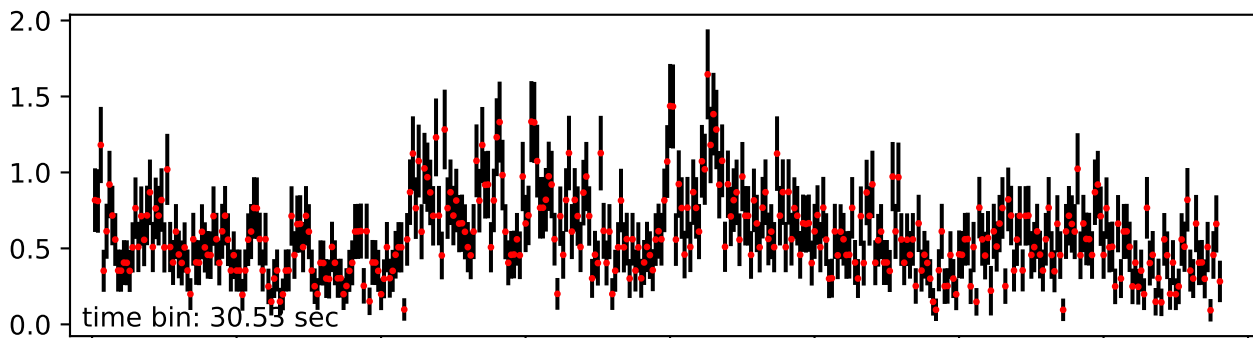

# Merged TimeSeries

OBS\_ID: 0840760201

EPIC SRCNUM: 1

RA,Dec: 12h42m50.2786s -63d03m31.9906s

EPN

EMOS1

EMOS2

RGS1+RGS2