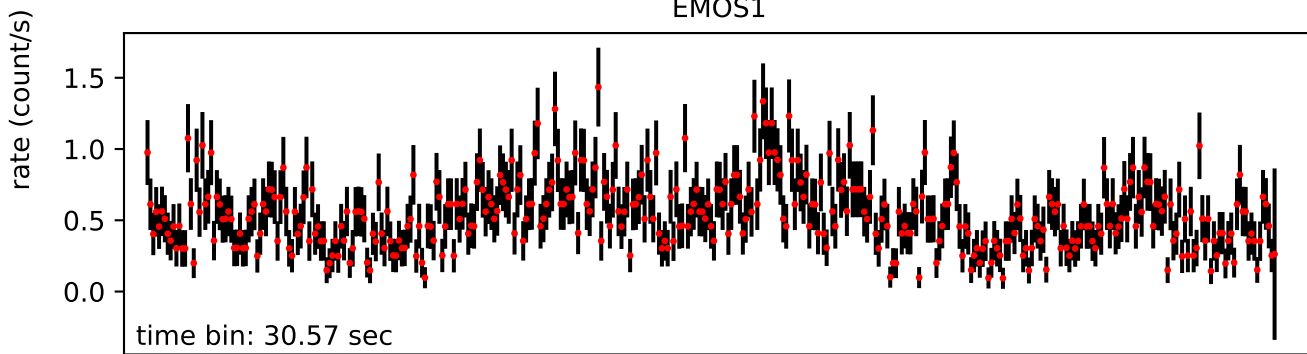

# Merged TimeSeries

OBS\_ID: 0840760201

EPIC SRCNUM: 1

RA,Dec: 12h42m50.2786s -63d03m31.9906s

EPN

EMOS1

EMOS2

RGS1+RGS2