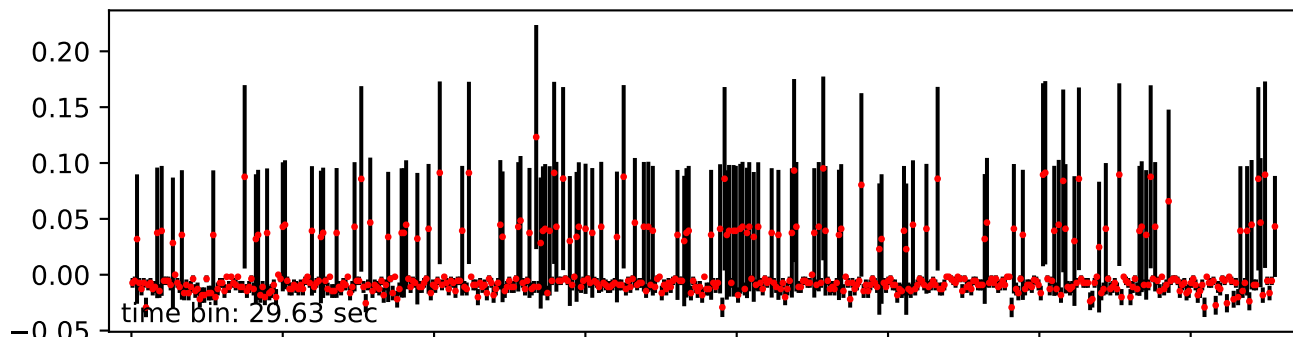

Merged TimeSeries

OBS_ID: 0840760201

EPIC SRCNUM: 4

RA,Dec: 12h42m43.3299s -63d03m05.1506s

EPN

EMOS1

EMOS2

RGS1+RGS2