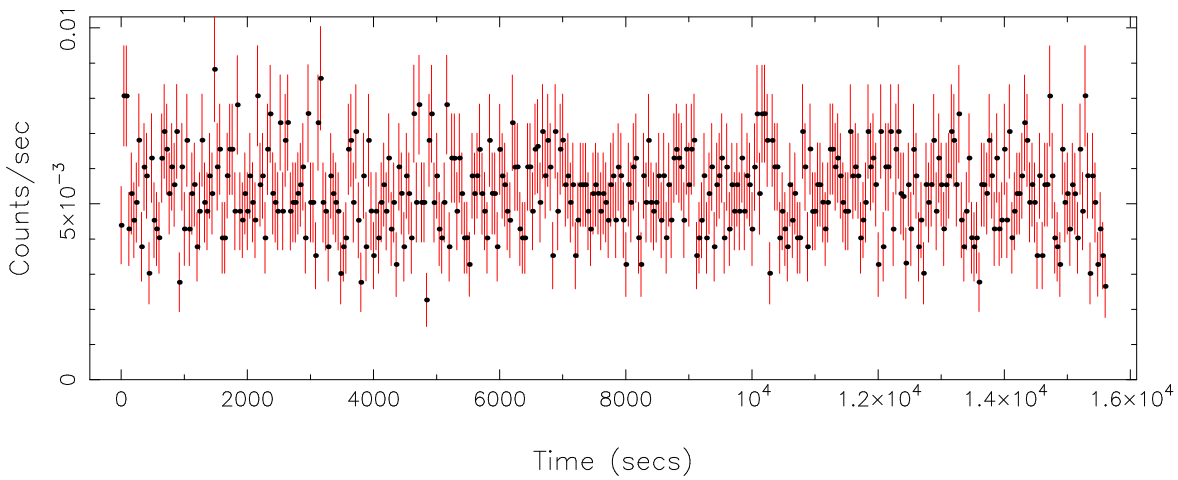

Filename: product/P0840760201M1S001SRCTSR8001.FIT
 Obs. ID: 0840760201 (HD110432)
 Exp ID: M1S001
 Source no.: 1
 Source RA_corr: 12:42:50.27 (J2000)
 Source Dec_corr: -63: 3:30.9 (J2000)

Time series bin size: 20 secs
 Plotted bin size: 40 secs
 Time series start (MJD): 58685.4082352

Background subtracted time series

Mean Rate= 0.55269896

Background time series

Mean Rate= 5.34448×10^{-3}

GTI time series (histogram) and fractional exposure values (blue points)