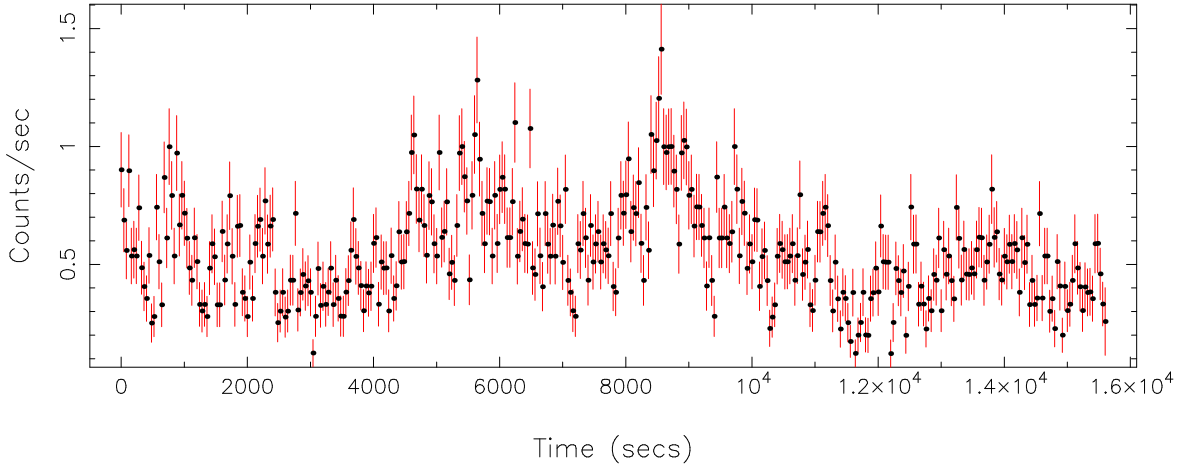

Filename: product/P0840760201M1S001SRCTSR8001.FIT
 Obs. ID: 0840760201 (HD110432)
 Exp ID: M1S001
 Source no.: 1
 Source RA_corr: 12:42:50.27 (J2000)
 Source Dec_corr: -63: 3:30.9 (J2000)

Time series bin size: 20 secs
 Plotted bin size: 40 secs
 Time series start (MJD): 58685.4082352

Background subtracted time series

Mean Rate= 0.55269896

Background time series

Mean Rate= 5.34448×10^{-3}

GTI time series (histogram) and fractional exposure values (blue points)