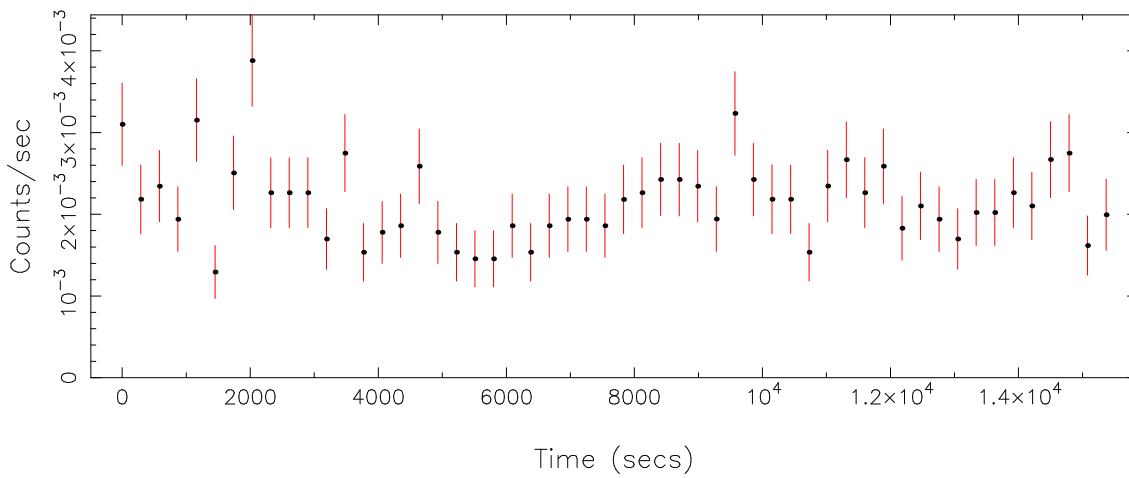

Filename: product/P0840760201M1S001SRCTSR8002.FIT  
 Obs. ID: 0840760201 (HD110432)  
 Exp ID: M1S001  
 Source no.: 2  
 Source RA\_corr: 12:43:51.10 (J2000)  
 Source Dec\_corr: -63: 5:15.0 (J2000)  
 Time series bin size: 290 secs  
 Plotted bin size: 290 secs  
 Time series start (MJD): 58685.4096820

Background subtracted time series

Mean Rate= 0.01414814

Background time series

Mean Rate=  $2.1602 \times 10^{-3}$

GTI time series (histogram) and fractional exposure values (blue points)