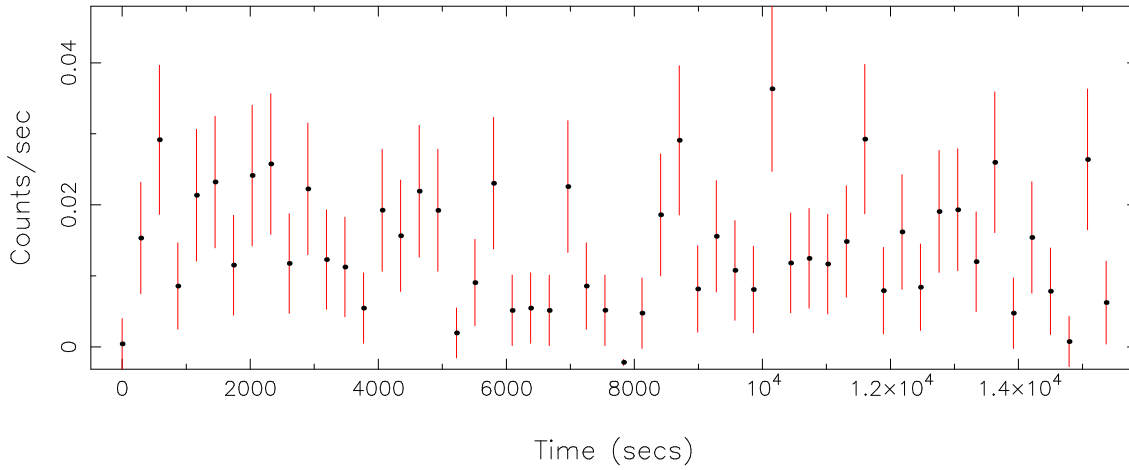

Filename: product/P0840760201M1S001SRCTSR8002.FIT  
 Obs. ID: 0840760201 (HD110432)  
 Exp ID: M1S001  
 Source no.: 2  
 Source RA\_corr: 12:43:51.10 (J2000)  
 Source Dec\_corr: -63: 5:15.0 (J2000)  
 Time series bin size: 290 secs  
 Plotted bin size: 290 secs  
 Time series start (MJD): 58685.4096820

Background subtracted time series

Mean Rate= 0.01414814

Background time series

Mean Rate=  $2.1602 \times 10^{-3}$

GTI time series (histogram) and fractional exposure values (blue points)