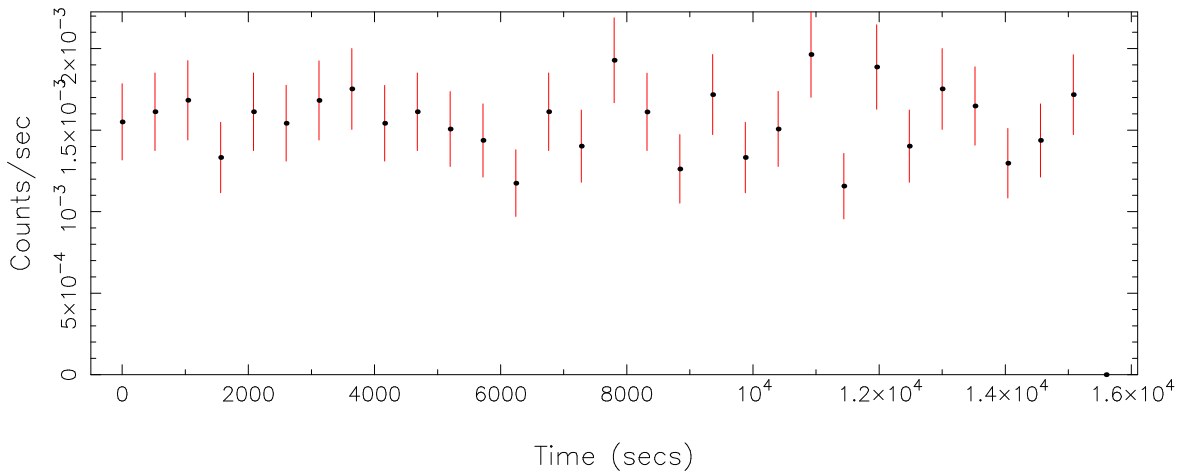

Filename: product/P0840760201M1S001SRCTSR8003.FIT  
 Obs. ID: 0840760201 (HD110432)  
 Exp ID: M1S001  
 Source no.: 3  
 Source RA\_corr: 12:42:17.03 (J2000)  
 Source Dec\_corr: -62:55:49.3 (J2000)  
 Time series bin size: 520 secs  
 Plotted bin size: 520 secs  
 Time series start (MJD): 58685.4110130

Background subtracted time series

Mean Rate =  $9.60874 \times 10^{-3}$

Background time series

Mean Rate =  $1.50587 \times 10^{-3}$

GTI time series (histogram) and fractional exposure values (blue points)