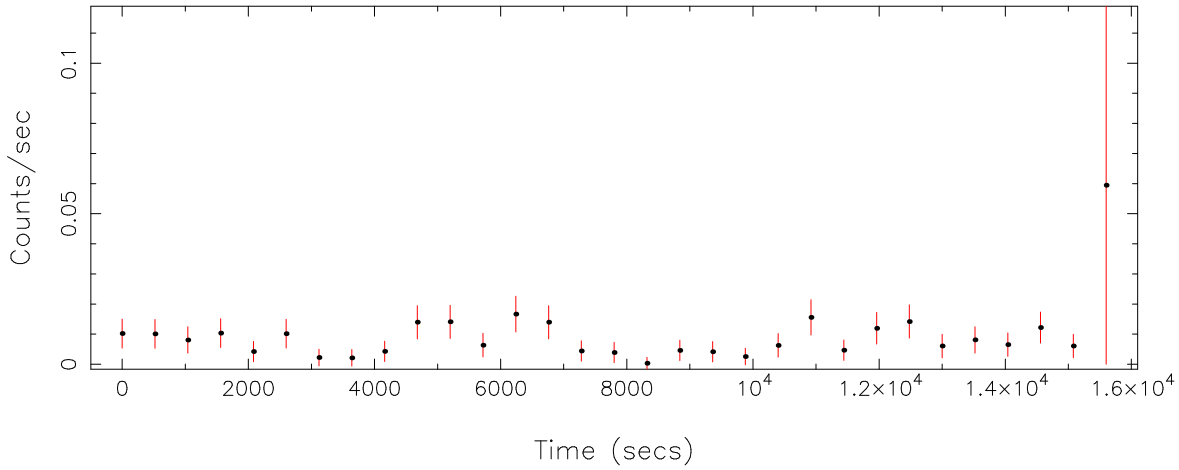

Filename: product/P0840760201M1S001SRCTSR8003.FIT  
 Obs. ID: 0840760201 (HD110432)  
 Exp ID: M1S001  
 Source no.: 3  
 Source RA\_corr: 12:42:17.03 (J2000)  
 Source Dec\_corr: -62:55:49.3 (J2000)  
 Time series bin size: 520 secs  
 Plotted bin size: 520 secs  
 Time series start (MJD): 58685.4110130

Background subtracted time series

Mean Rate =  $9.60874 \times 10^{-3}$

Background time series

Mean Rate =  $1.50587 \times 10^{-3}$

GTI time series (histogram) and fractional exposure values (blue points)