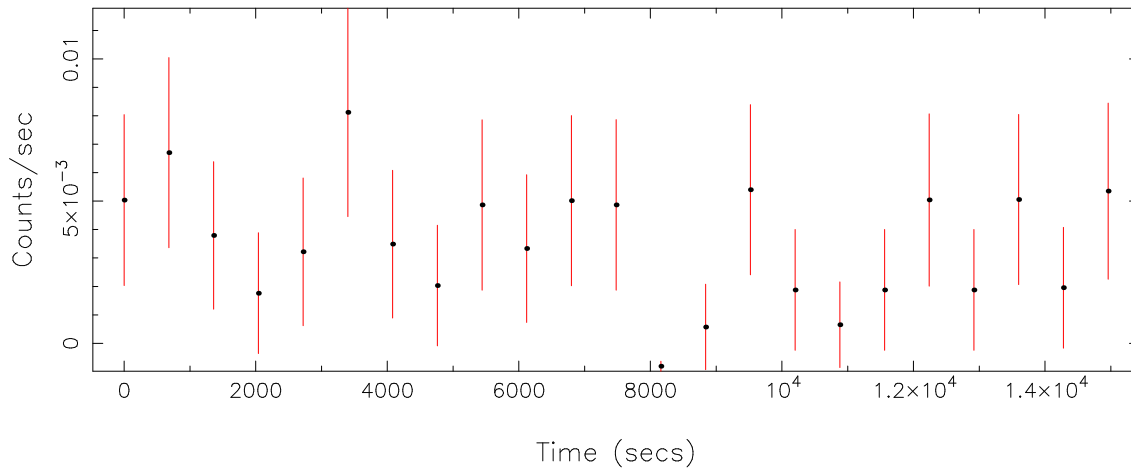

Filename: product/P0840760201M1S001SRCTSR8005.FIT

Obs. ID: 0840760201 (HD110432)

Exp ID: M1S001

Source no.: 5

Source RA_corr: 12:43:18.45 (J2000)

Source Dec_corr: -63:16:5.4 (J2000)

Time series bin size: 680 secs

Plotted bin size: 680 secs

Time series start (MJD): 58685.4119389

Background subtracted time series

Mean Rate= 3.52524×10^{-3}

Background time series

Mean Rate= 9.6798×10^{-4}

GTI time series (histogram) and fractional exposure values (blue points)