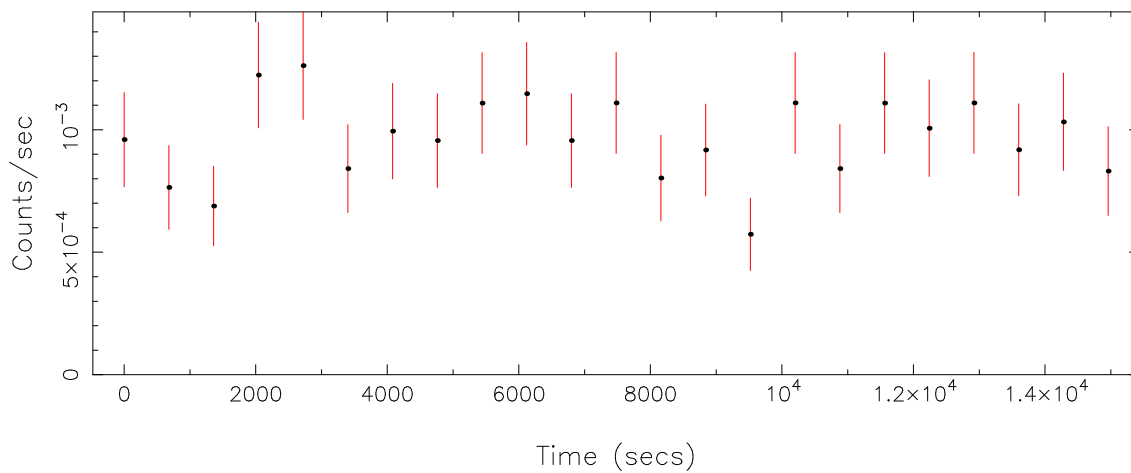

Plotted bin size: 680 secs

Time series start (MJD): 58685.4119389

Background subtracted time series

Mean Rate= 3.52524×10^{-3}

Background time series

Mean Rate= 9.6798×10^{-4}

GTI time series (histogram) and fractional exposure values (blue points)