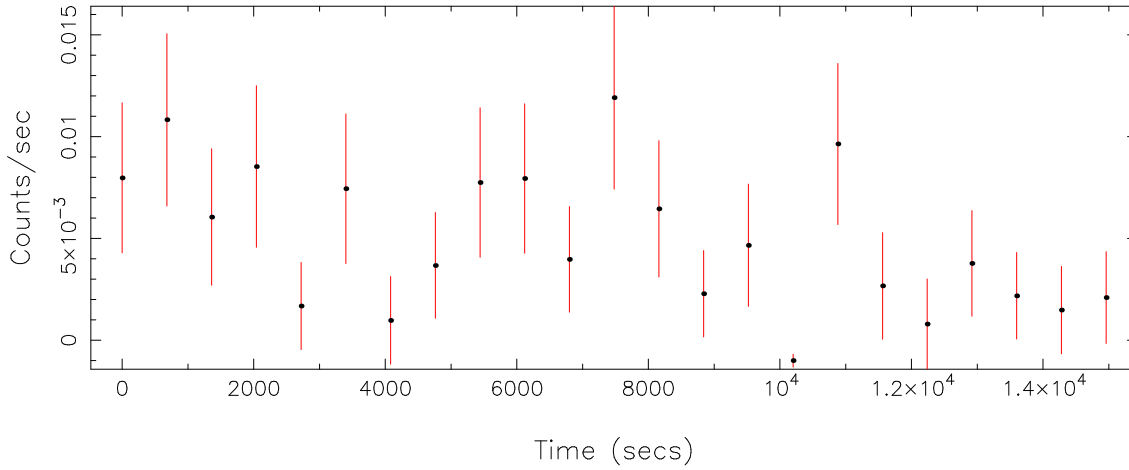

Filename: product/P0840760201M2S002SRCTSR8005.FIT

Obs. ID: 0840760201 (HD110432)

Exp ID: M2S002

Source no.: 5

Source RA_corr: 12:43:18.45 (J2000)

Source Dec_corr: -63:16:5.4 (J2000)

Time series bin size: 680 secs

Plotted bin size: 680 secs

Time series start (MJD): 58685.4121799

Background subtracted time series

Mean Rate= 4.94386×10^{-3}

Background time series

Mean Rate= 1.22881×10^{-3}

GTI time series (histogram) and fractional exposure values (blue points)