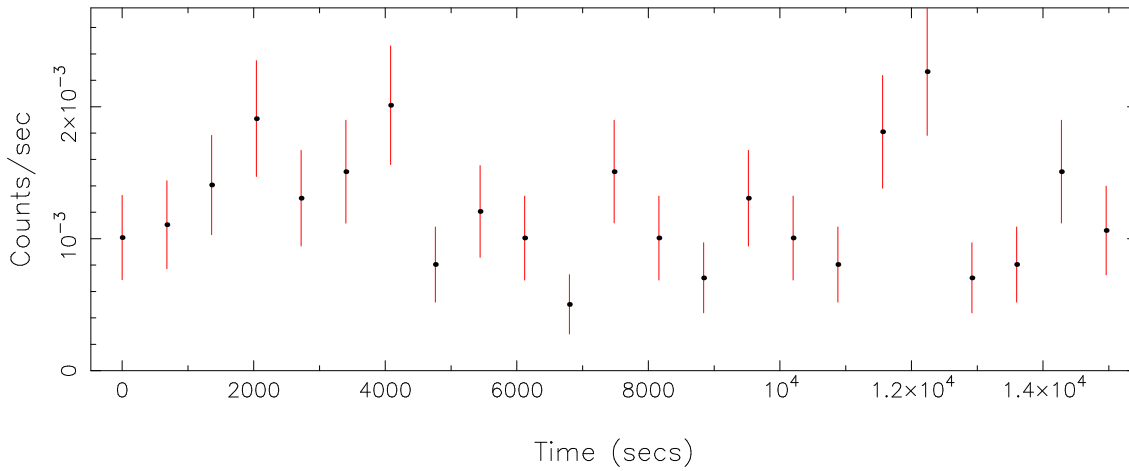

Plotted bin size: 680 secs

Time series start (MJD): 58685.4121799

Background subtracted time series

Mean Rate= 4.94386×10^{-3}

Background time series

Mean Rate= 1.22881×10^{-3}

GTI time series (histogram) and fractional exposure values (blue points)