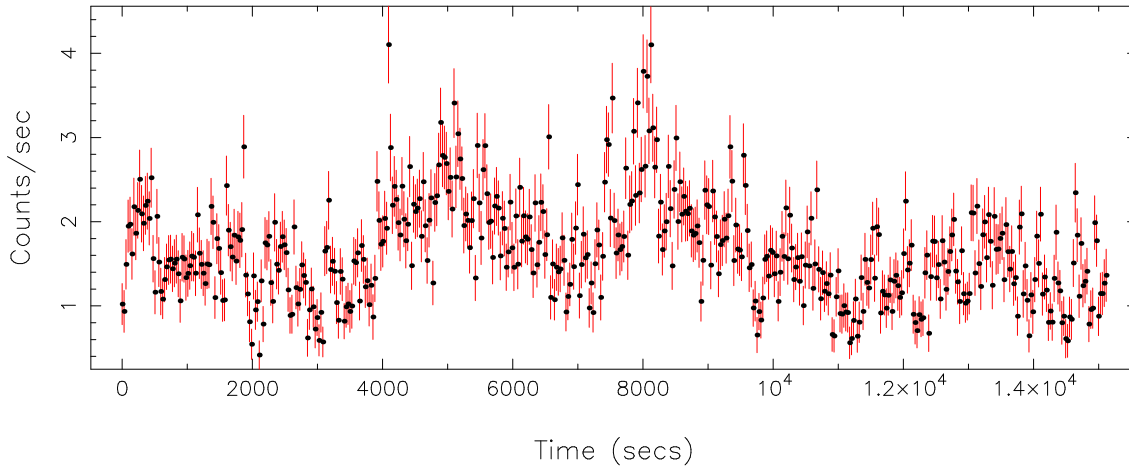

Filename: product/P0840760201PNS003SRCTSR8001.FIT
Obs. ID: 0840760201 (HD110432)
Exp ID: PNS003
Source no.: 1
Source RA_corr: 12:42:50.27 (J2000)
Source Dec_corr: -63: 3:30.9 (J2000)
Time series bin size: 0.12 secs
Plotted bin size: 29.6399994 secs
Time series start (MJD): 58685.4140080

Background subtracted time series

Mean Rate= 1.65040752

Background time series

Mean Rate= 0.10412399

GTI time series (histogram) and fractional exposure values (blue points)