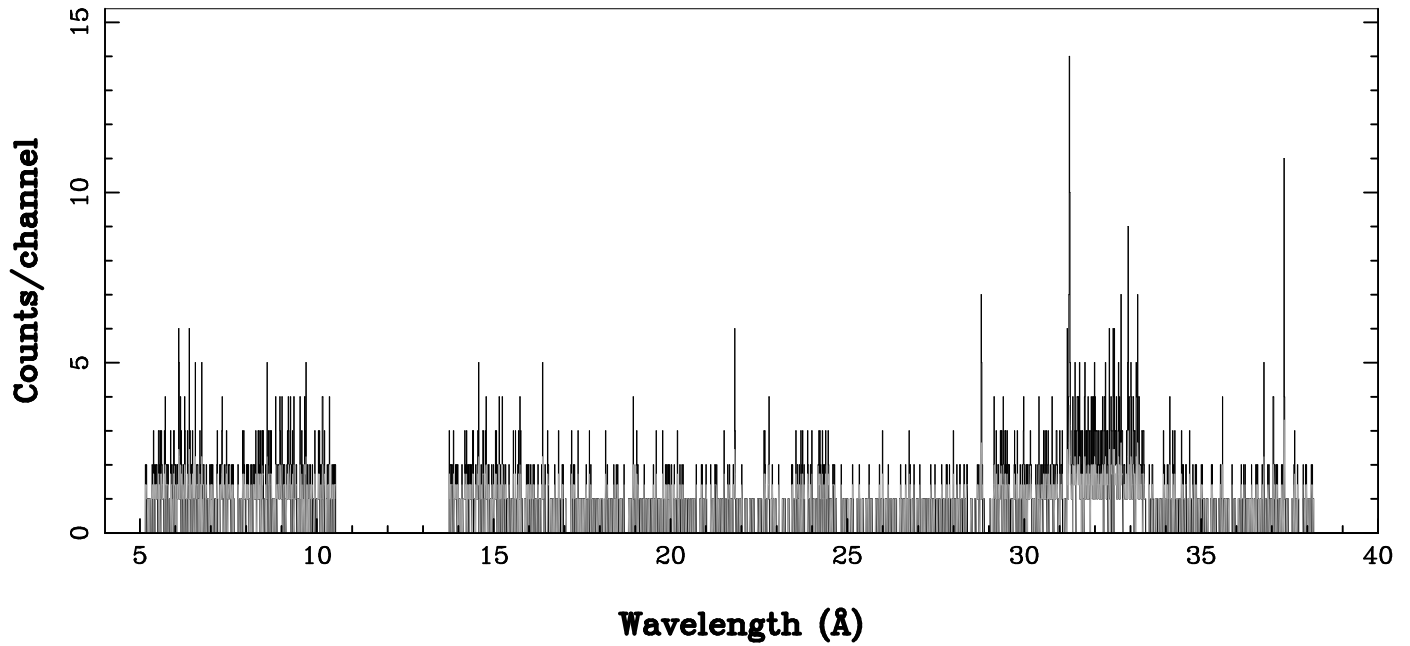

XMM - RGS1 - OBJECT: HD110432 - RA: 190.7095 - DEC: -63.0588
OBS-ID: 0840760201 - EXP-ID: Indef - Exp. Time: 15815.6396484375
Key: - data - errors

DATE-OBS 2019-07-21T09:45:45
DATE-END 2019-07-21T14:11:02

SOURCE ID: 22 - SPECTRUM ORDER: 1
WHOLE_FIELD

SRC+BKG SPECTRUM, No rebinning

SOURCE ID: 22 - SPECTRUM ORDER: 2
WHOLE_FIELD

SRC+BKG SPECTRUM, No rebinning