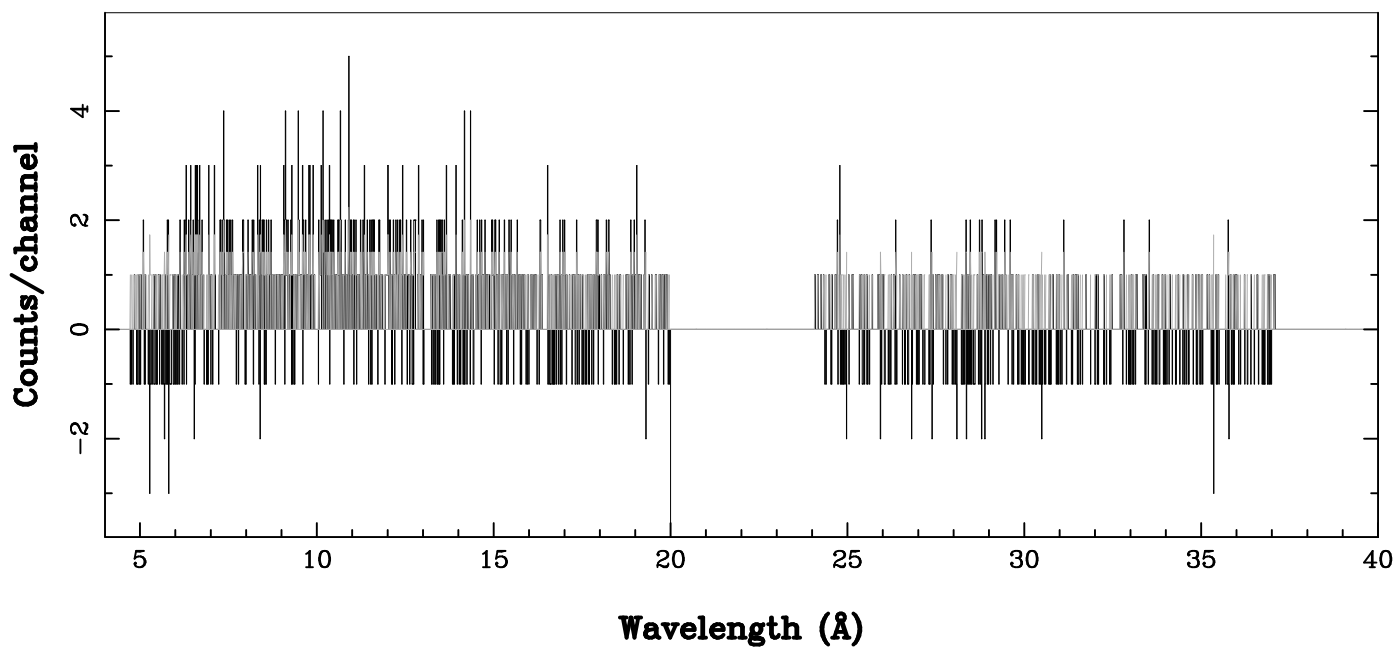

XMM - RGS2 - OBJECT: HD110432 - RA: 190.7095 - DEC: -63.0588
OBS-ID: 0840760201 - EXP-ID: Indef - Exp. Time: 15789.619140625
Key: - data - errors

DATE-OBS 2019-07-21T09:45:52
DATE-END 2019-07-21T14:11:02

SOURCE ID: 3 - SPECTRUM ORDER: 1
EPIC00001

NET SPECTRUM, No rebinning

SOURCE ID: 3 - SPECTRUM ORDER: 2
EPIC00001

NET SPECTRUM, No rebinning