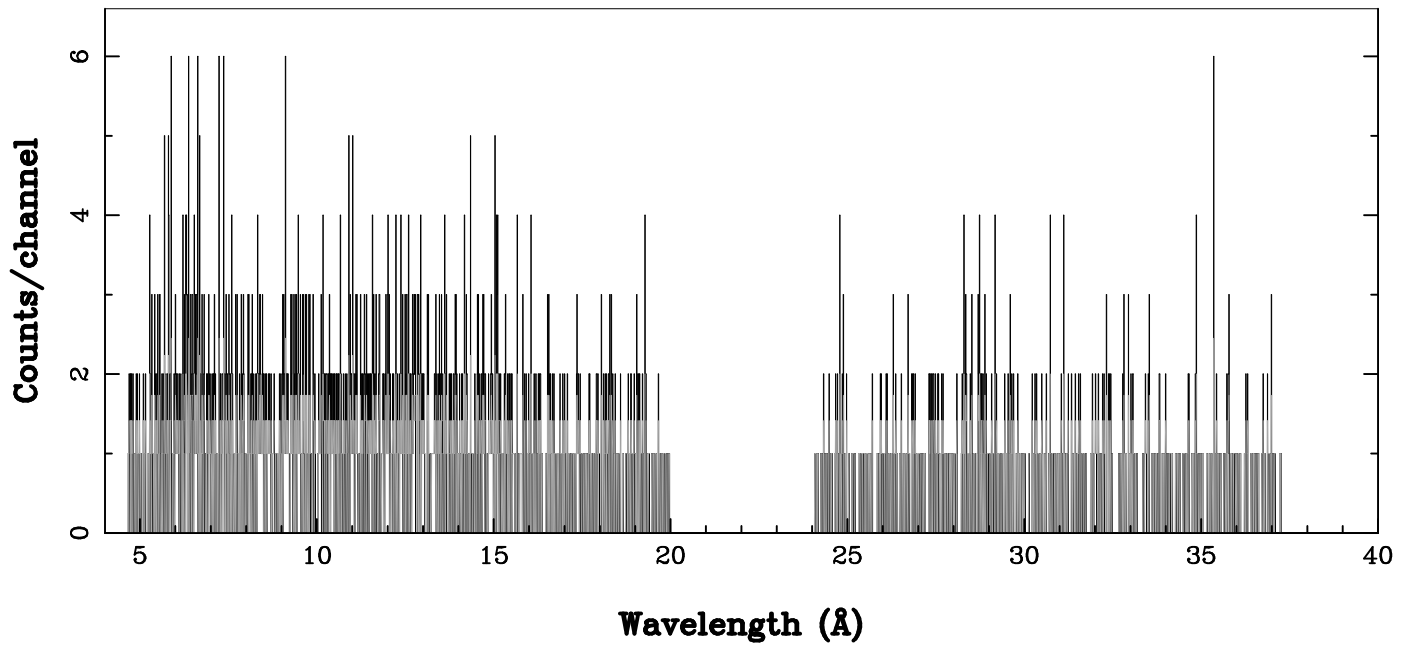

XMM - RGS2 - OBJECT: HD110432 - RA: 190.7095 - DEC: -63.0588  
OBS-ID: 0840760201 - EXP-ID: Indef - Exp. Time: 15789.619140625  
Key: - data - errors

DATE-OBS 2019-07-21T09:45:52  
DATE-END 2019-07-21T14:11:02

SOURCE ID: 22 - SPECTRUM ORDER: 1  
WHOLE\_FIELD

SRC+BKG SPECTRUM, No rebinning

SOURCE ID: 22 - SPECTRUM ORDER: 2  
WHOLE\_FIELD

SRC+BKG SPECTRUM, No rebinning