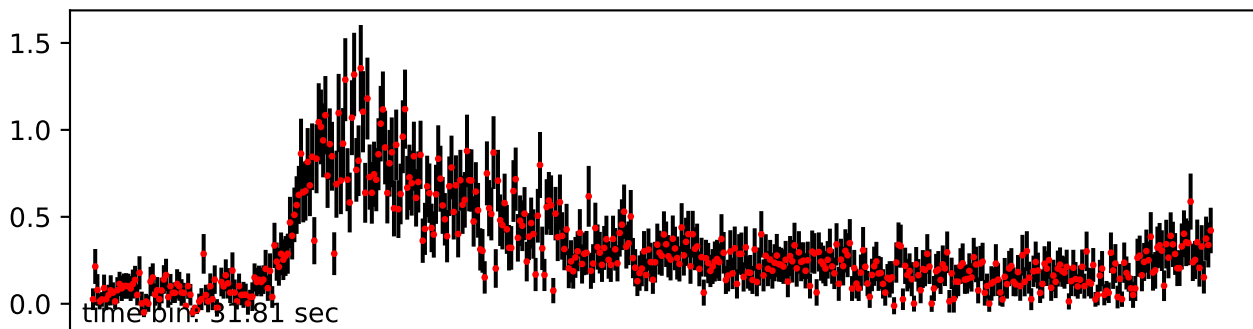

Merged TimeSeries

OBS_ID: 0840842901

EPIC SRCNUM: 1

RA,Dec: 17h30m22.7123s +05d32m48.6589s

EPN

EMOS1

EMOS2

RGS1+RGS2