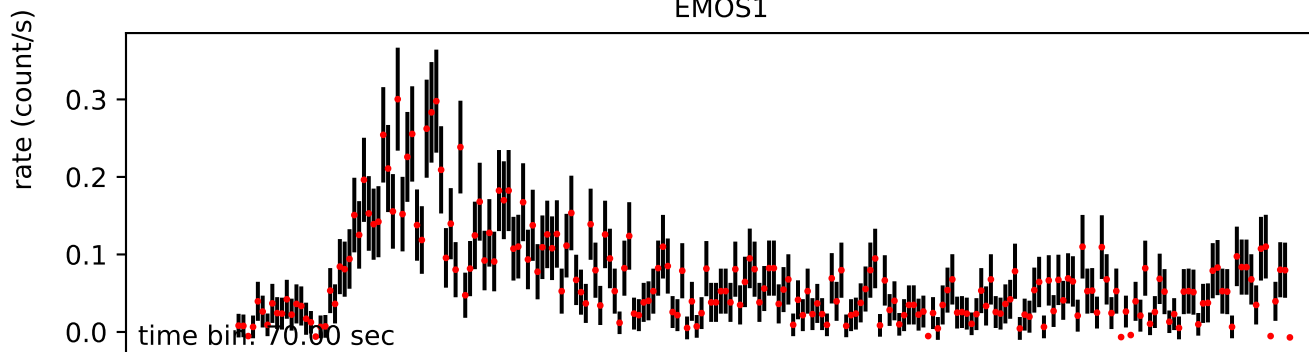

Merged TimeSeries

OBS_ID: 0840842901

EPIC SRCNUM: 1

RA,Dec: 17h30m22.7123s +05d32m48.6589s

EPN

EMOS1

EMOS2

RGS1+RGS2