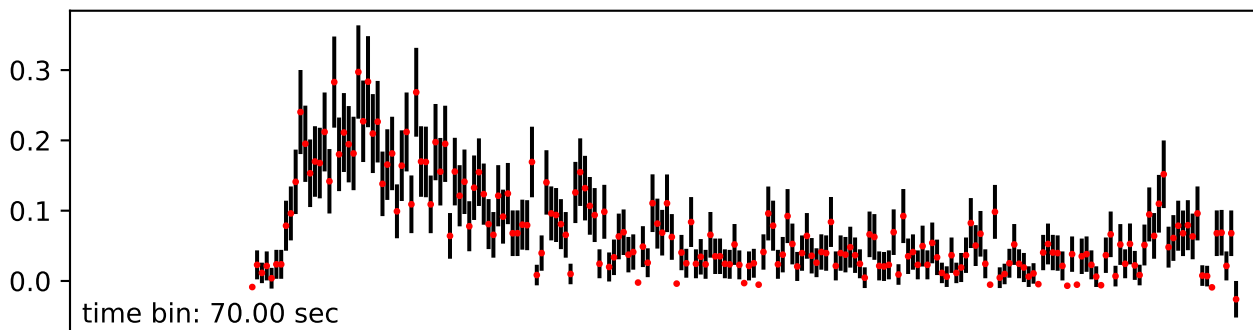

Merged TimeSeries

OBS_ID: 0840842901

EPIC SRCNUM: 1

RA,Dec: 17h30m22.7123s +05d32m48.6589s

EPN

EMOS1

EMOS2

RGS1+RGS2