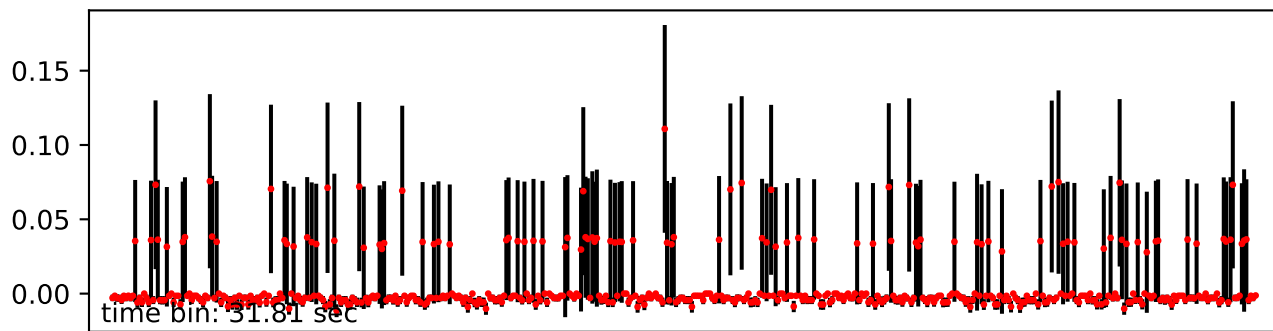

Merged TimeSeries

OBS_ID: 0840842901

EPIC SRCNUM: 3

RA,Dec: 17h30m41.0183s +05d37m18.9848s

EPN

EMOS1

EMOS2

RGS1+RGS2