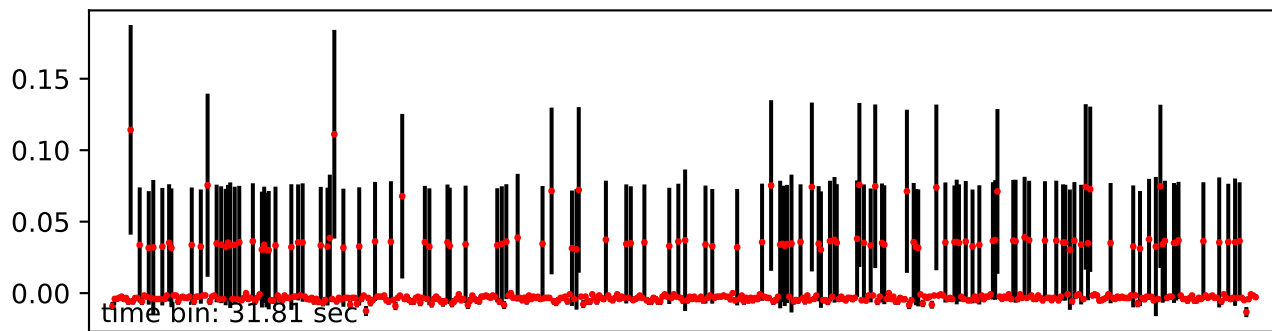

Merged TimeSeries

OBS_ID: 0840842901

EPIC SRCNUM: 4

RA,Dec: 17h30m56.8705s +05d29m34.6908s

EPN

EMOS1

EMOS2

RGS1+RGS2