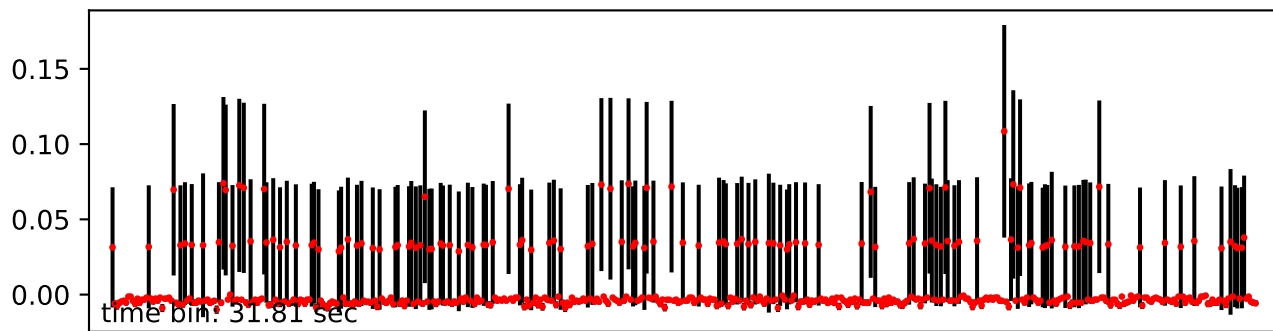

Merged TimeSeries

OBS_ID: 0840842901

EPIC SRCNUM: 5

RA,Dec: 17h30m28.766s +05d35m36.1656s

EPN

EMOS1

EMOS2

RGS1+RGS2