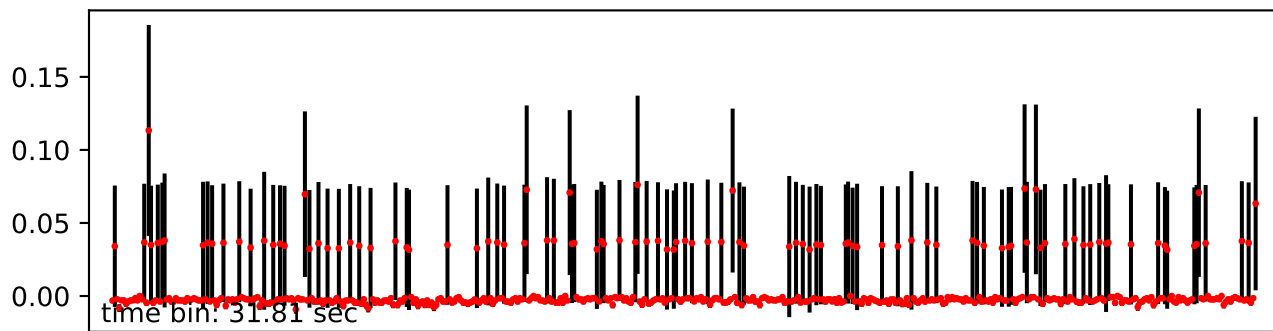

Merged TimeSeries

OBS_ID: 0840842901

EPIC SRCNUM: 6

RA,Dec: 17h30m08.704s +05d33m37.8265s

EPN

EMOS1

EMOS2

RGS1+RGS2